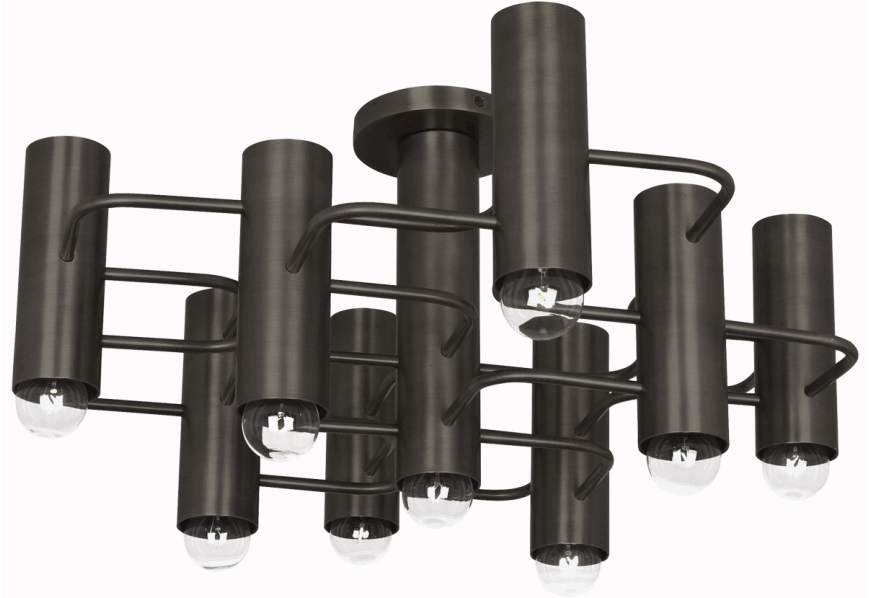

JONATHAN ADLER
MILANO

Z804
Square Flush Mount

9-60W Max.
Bulb Type: G, Candelabra Base
Direct Wire
Deep Patina Bronze Finish

FINISH OPTIONS:
804 - Polished Brass
S804 - Polished Nickel
WB804 - Warm Brass