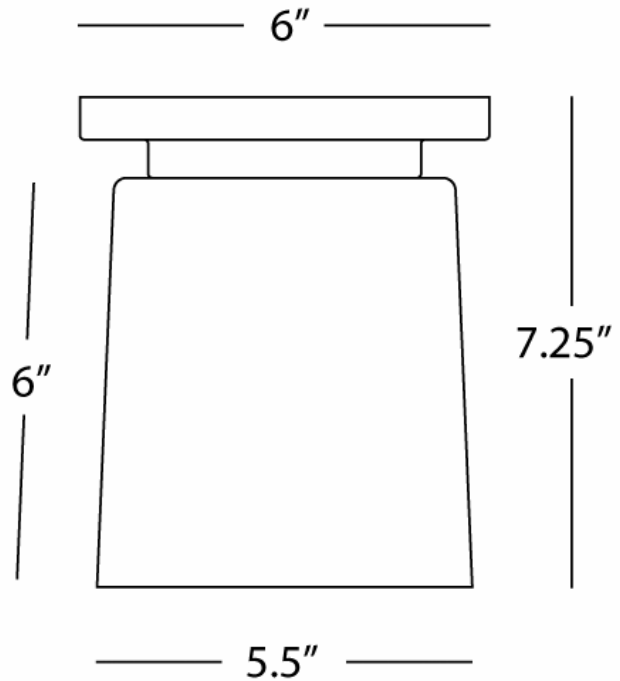

RICO ESPINET
NINA

Z2058
Corta Flush Mount

1 - 60W Max.
Bulb Type: B11 Torpedo
Direct Wire Only
Deep Patina Bronze Finish over Metal
Frosted White Cased Glass Shade

FINISH OPTION:
2058 - Polished Nickel

* U.L. Rated for Damp Conditions