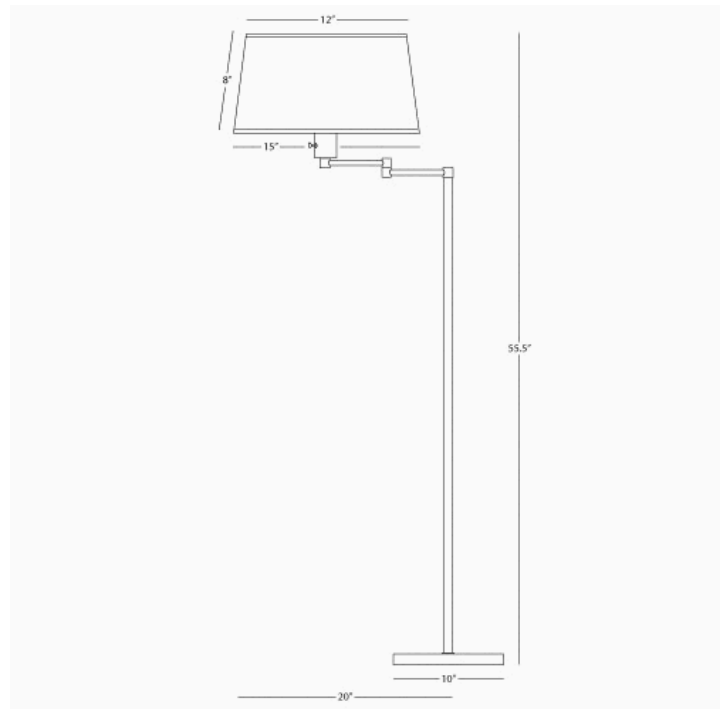

REAL SIMPLE

Z1815

Swing Arm Floor Lamp

1-150W Max.

Bulb Type: A

Switch: 3-Way

Dark Bronze Powder Coat Finish

Snowflake Fabric Shade w/ Top Diffuser

FINISH / SHADE OPTIONS:

1805 - Stardust White

White Mont Blanc Parchment Shade

1825 - Gunmetal

Snowflake Fabric Shade

1835 - Matte Black

Snowflake Fabric Shade

* Made In The USA