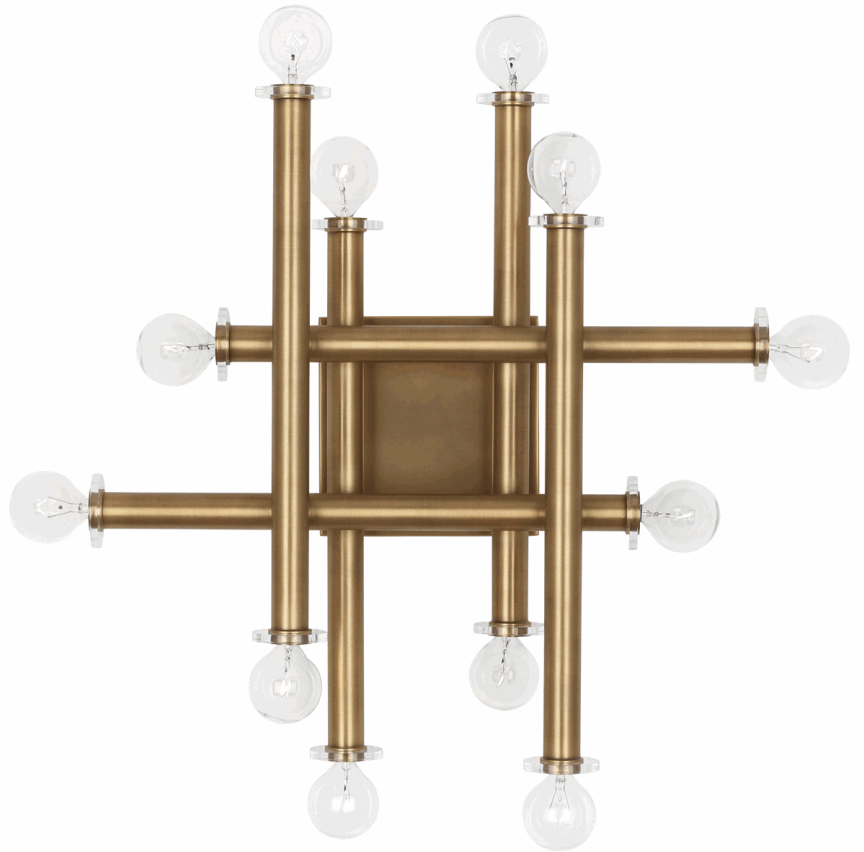

JONATHAN ADLER MILANO

WB901

Linear Wall Sconce

12 - 25W Max.

Bulb Type: G, Candelabra base

Direct Wire Only

Warm Brass Finish w/

Lucite Accents

FINISH OPTIONS:

901 - Polished Brass

S901 - Polished Nickel

Z901 - Deep Patina Bronze

\* Ships Within 2 Business Days