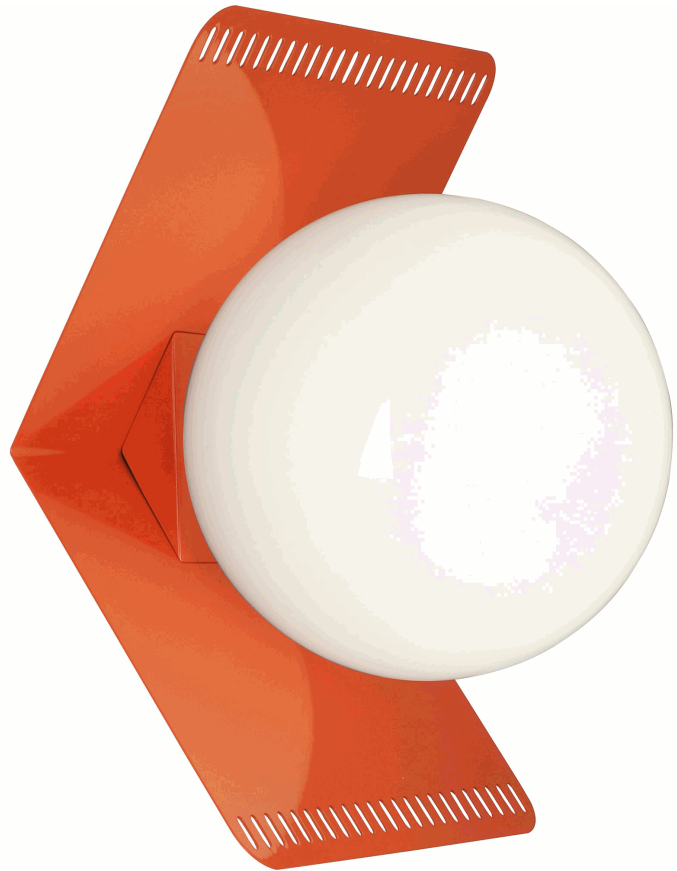

Rio

T635
Wall Sconce

1-60W. Max
Bulb Type: A
Direct Wire Only
Tangerine Gloss Finish
Cased White Glass Shade

FINISH OPTIONS:
635 - Modern Brass
B635 - Satin Black Powdercoat

* U.L. Rated for Damp Conditions