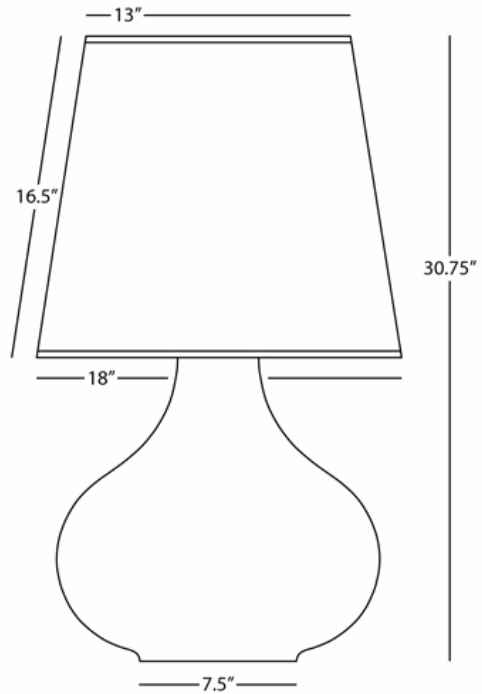

JUNE

SU991

Table Lamp

1 - 150W Max.

Bulb Type: A

Switch: Hi-Lo Dimming

Sunset Yellow Glazed Ceramic

Buff Linen Shade

See June Table for Color Options

* *Made In The USA*