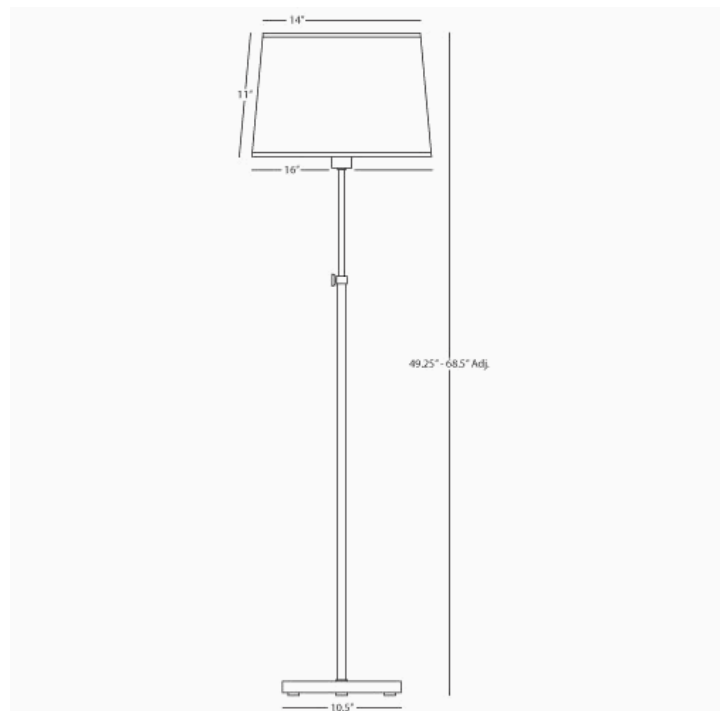

KOLEMAN

S463

Adjustable Floor Lamp

1-100W Max.

Bulb Type: A

Switch: Hi-Lo Dimming

Polished Nickel Finish

Oyster Linen Shade

FINISH OPTIONS:

463 - Aged Brass

Z463 - Deep Patina Bronze

* *Bestseller*