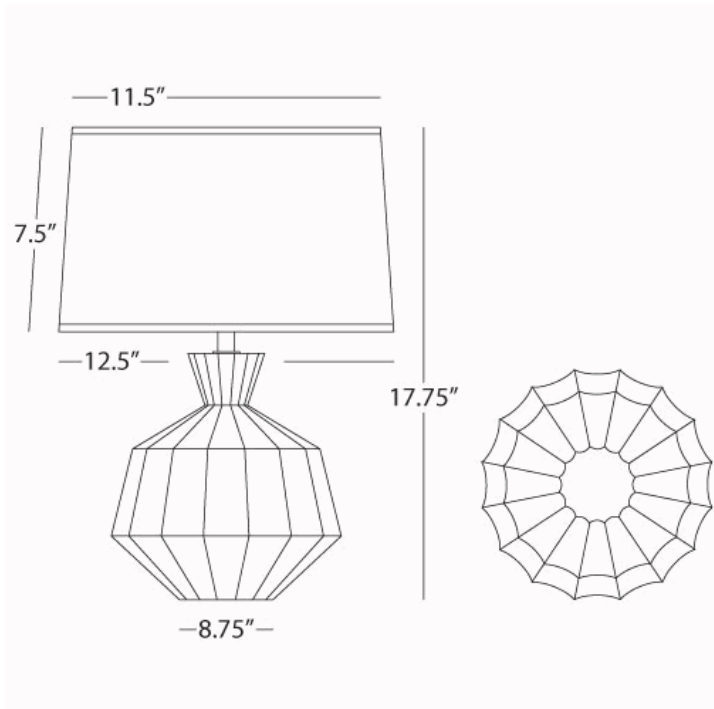

ORION

RR989

Accent Lamp

1-60W Max.

Bulb Type: B, Candelabra

Switch: Hi-Lo Line Switch

Ruby Red Glazed Ceramic

Oyster Linen Shade w/
Self Fabric Top Diffuser

Self Fabric Top Diffuser

See Orion Chart for Color Options

* Made In The USA