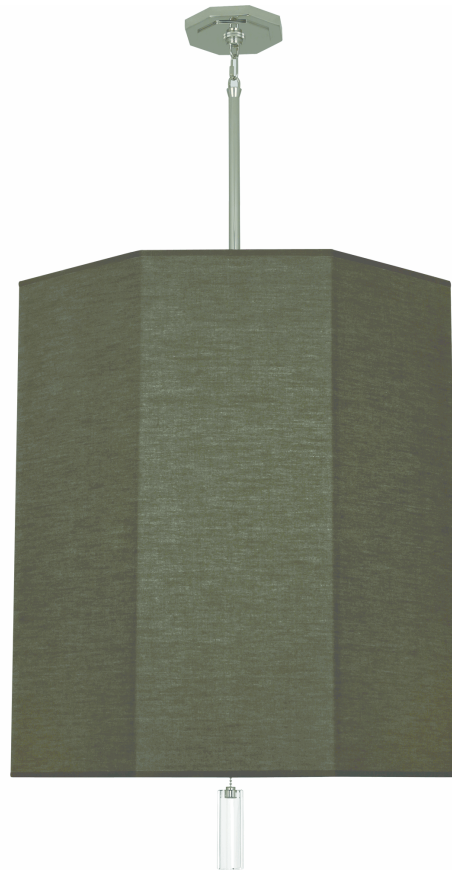

KATE

RB203
Pendant

6 - 100W Max.
Bulb Type: A
Direct Wire
Polished Nickel Finish
Clear Crystal Finial
Raven Black Fabric Shade
Susp. Hardware: 1 pc. 5/8" x 6" & 3 pcs. 5/8" x 12" Extensions

SHADE OPTIONS:

AW202 - Modern Brass/Ascot White
PG202 - Modern Brass/Pearl Gray
RB202 - Modern Brass/Raven Black
SG202 - Modern Brass/Smoke Gray
VW202 - Modern Brass/Vintage Wine
AW203 - Polished Nickel/Ascot White
PG203 - Polished Nickel/Pearl Gray
SG203 - Polished Nickel/Smoke Gray
VW203 - Polished Nickel/Vintage Wine