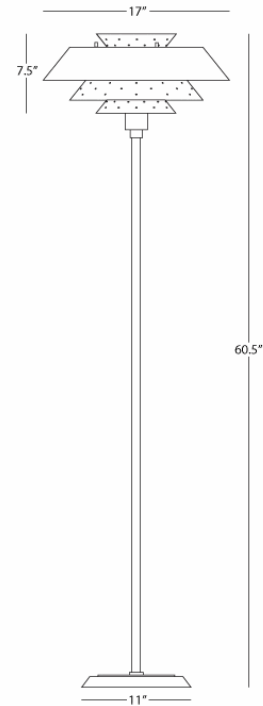

PIERCE

PM978

Floor Lamp

1-150W Max.

Bulb Type: A

Switch: Full Range Dimmer Foot Switch

Tangerine Gloss Powder Coat Finish

Perforated Metal Shade w/ White Interior

FINISH OPTIONS:

978 - Modern Brass

CY978 - Canary Yellow Gloss

EB978 - Egg Blue Gloss

PB978 - Piano Black Gloss

RR978 - Ruby Red

S978 - Antique Silver

*** Made In The USA**