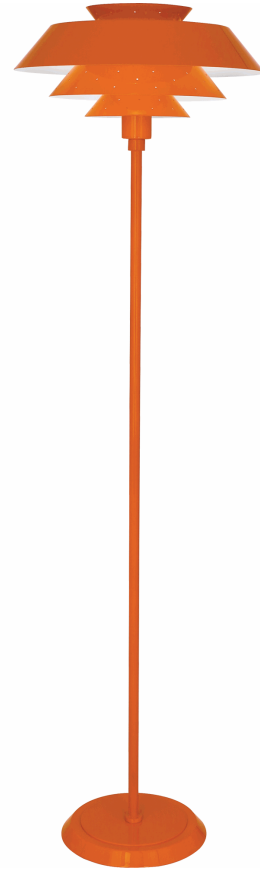

PIERCE

PM978

Floor Lamp

1-150W Max.

Bulb Type: A

Switch: Full Range Dimmer Foot Switch

Tangerine Gloss Powder Coat Finish

Perforated Metal Shade w/ White Interior

FINISH OPTIONS:

978 - Modern Brass

CY978 - Canary Yellow Gloss

EB978 - Egg Blue Gloss

PB978 - Piano Black Gloss

RR978 - Ruby Red

S978 - Antique Silver

*** Made In The USA**