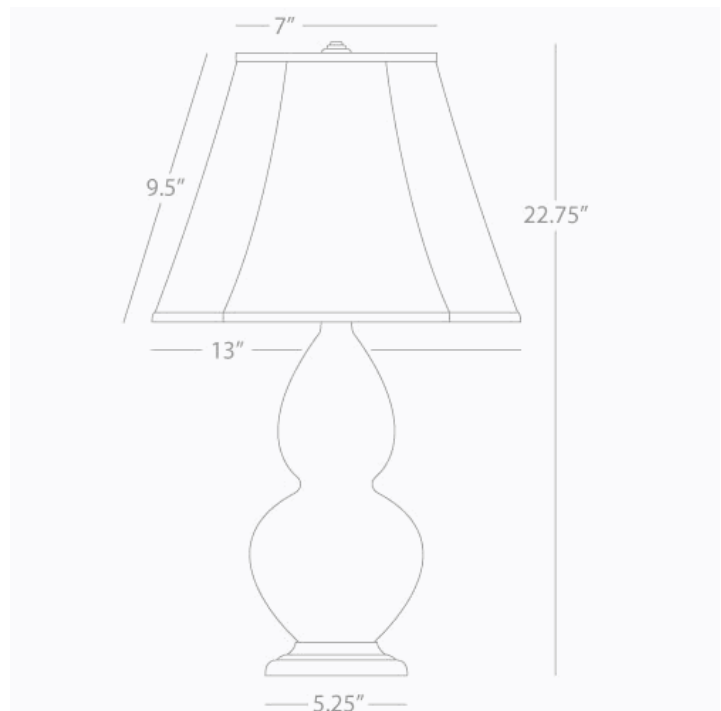

DOUBLE GOURD

OB12

Accent Lamp

1-150W Max.

Bulb Type: A

Switch: 3-Way

Steel Blue Glazed Ceramic

Antique Silver Finished Accents

Ivory Stretched Fabric Shade

See Double Gourd Table for Color / Base / Shade
Options

* *Made In The USA*