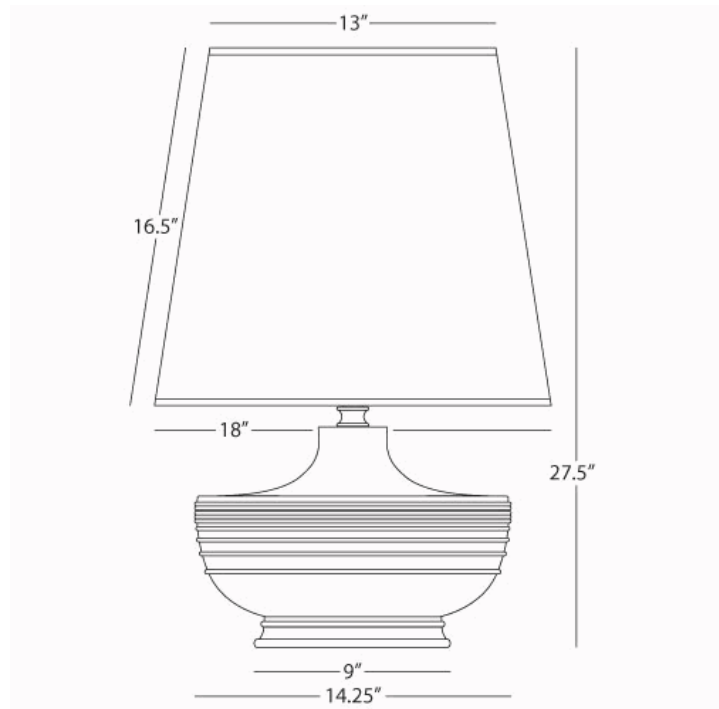

MICHAEL BERMAN  
NOLAN

MSB23  
Table Lamp

1-150W Max.  
Bulb Type: A  
Switch: Hi-Lo Dimming  
Matte Sky Blue Glazed Ceramic  
Dark Antique Nickel Accents  
Oyster Linen Shade

See Atlas/Hadrian/Nolan Table for Color and Base  
Options