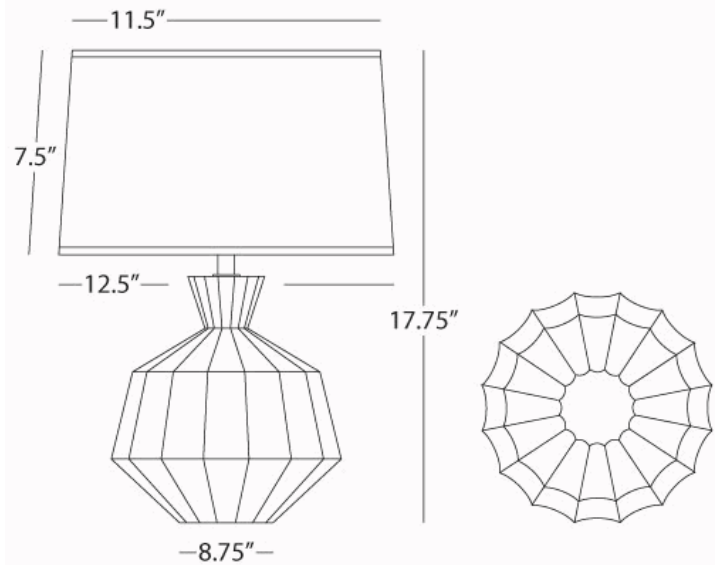

ORION

MMB18

Accent Lamp

1-60W Max.

Bulb Type: B, Candelabra

Switch: Hi-Lo Line Switch

Matte Midnight Blue Glazed Ceramic

Oyster Linen Shade w/

Self Fabric Top Diffuser

MATTE COLOR OPTIONS:

MCF18 - Matte Coffee

MCR18 - Matte Ash

MCL18 - Matte Celadon

MLY18 - Matte Lily

MOB18 - Matte Steel Blue

MST18 - Matte Smoky Taupe

* *Made In The USA*