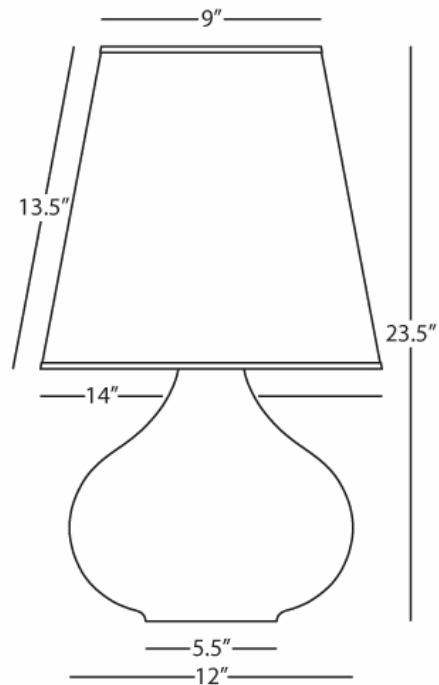

JUNE

ML91

Accent Lamp

1 - 150W Max.

Bulb Type: A

Switch: Full Range Dimmer Line Switch

Melon Glazed Ceramic

Buff Linen Shade

See June Accent Lamp Chart for Color/ Shade
Options

* *Made In The USA*