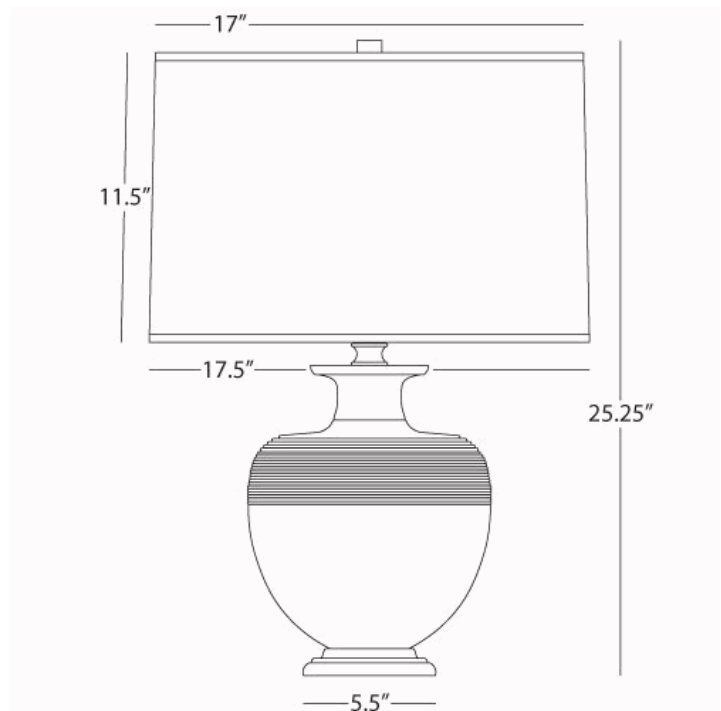

MICHAEL BERMAN
ATLAS

MDC20
Table Lamp

1-150W Max.
Bulb Type: A
Switch: Hi-Lo Dimming
Matte Dark Coal Glazed Ceramic
Dark Antique Nickel Accents
Oyster Linen Shade

See Atlas/Hadrian/Nolan Table for Color and Base
Options