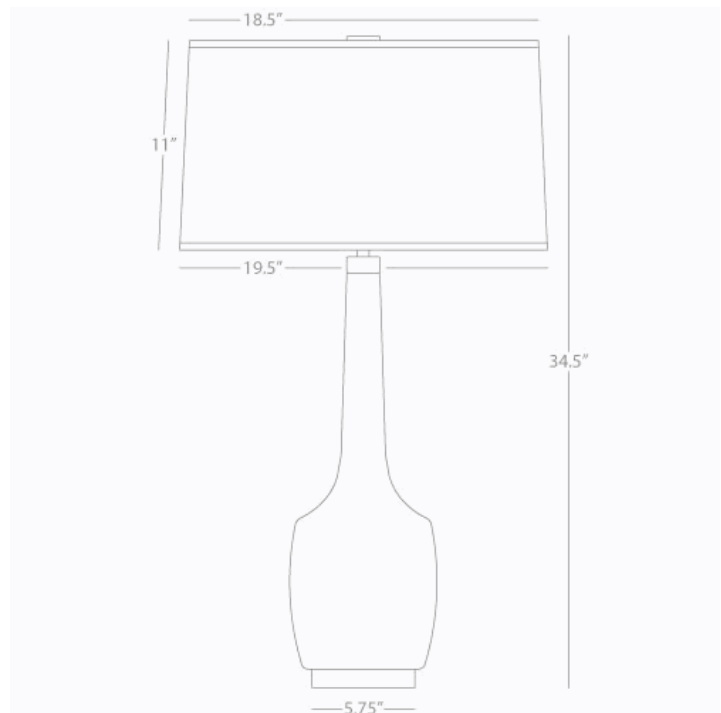

DELILAH

LY701

Table Lamp

1-150W Max.

Bulb Type: A

Switch: Hi-Lo Dimming

Antique Brass Finish

Lily Glazed Ceramic

Oyster Linen Shade w/ Self-Fabric

Top and Bottom Diffuser

See Audrey/ Delilah Table for Color Options

\* *Made In The USA*