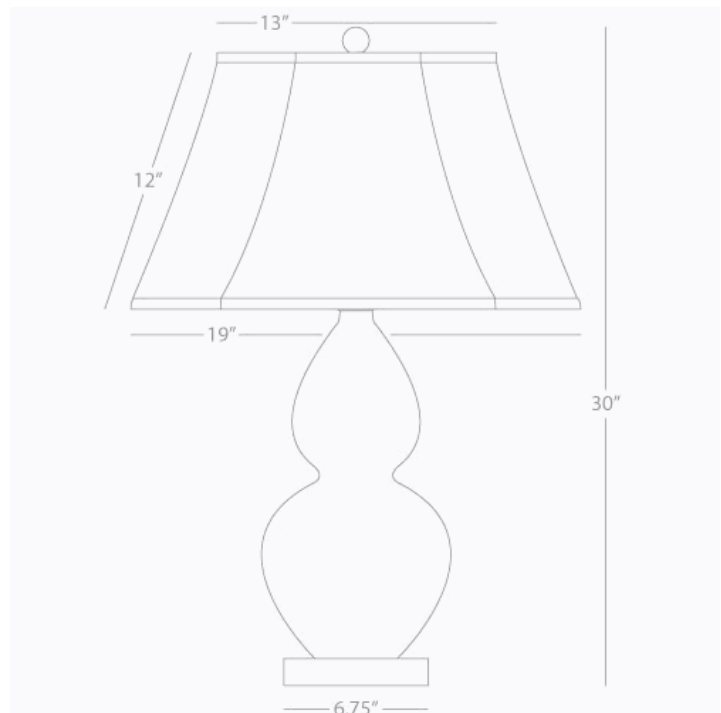

**DOUBLE GOURD**

**EG23**

**Table Lamp**

**1-150W Max.**

**Bulb Type: A**

**Switch: 3-Way**

**Emerald Green Glazed Ceramic**

**Lucite Base**

**Ivory Stretched Fabric Shade**

See Double Gourd Color Chart for Base / Color /  
Shade Options

**\* Made In The USA**