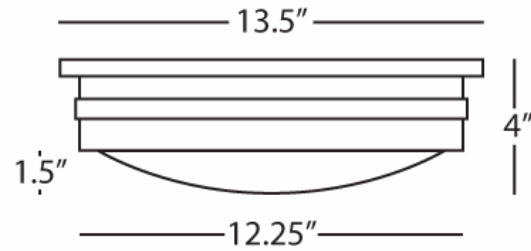

RODERICK

C1314

13.5" Dia. Flush Mount

2-60W Max.

Bulb Type: B11 Frosted Torpedo

Direct Wire Only

Polished Chrome Finish

White Frosted Glass Shade

FINISH OPTIONS:

B1314 - Antique Silver

S1314 - Polished Nickel

Z1314 - Deep Patina Bronze