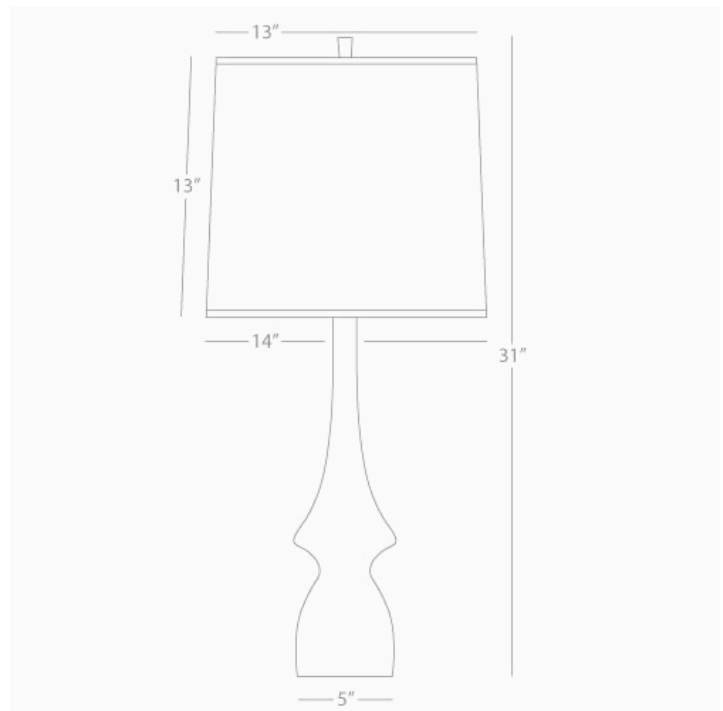

JASMINE

BT210

Table Lamp

1 - 150W Max.

Bulb Type: A

Switch: Hi-Lo Dimming

Butter Glazed Ceramic

Oyster Linen Shade

See Jasmine Table for Color Options

* Made In The USA