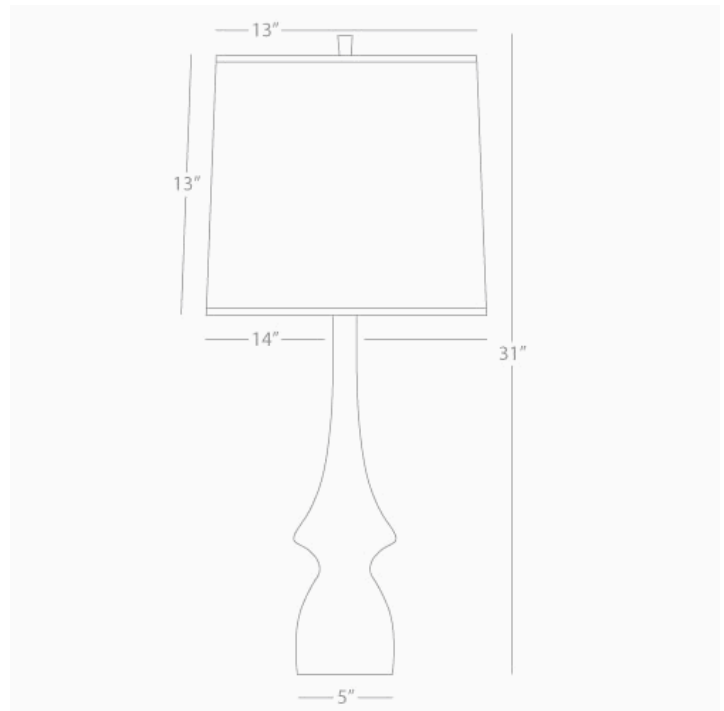

JASMINE

AM210

Table Lamp

1 - 150W Max.

Bulb Type: A

Switch: Hi-Lo Dimming

Amethyst Glazed Ceramic

Oyster Linen Shade

See Jasmine Table for Color Options

* *Made In The USA*