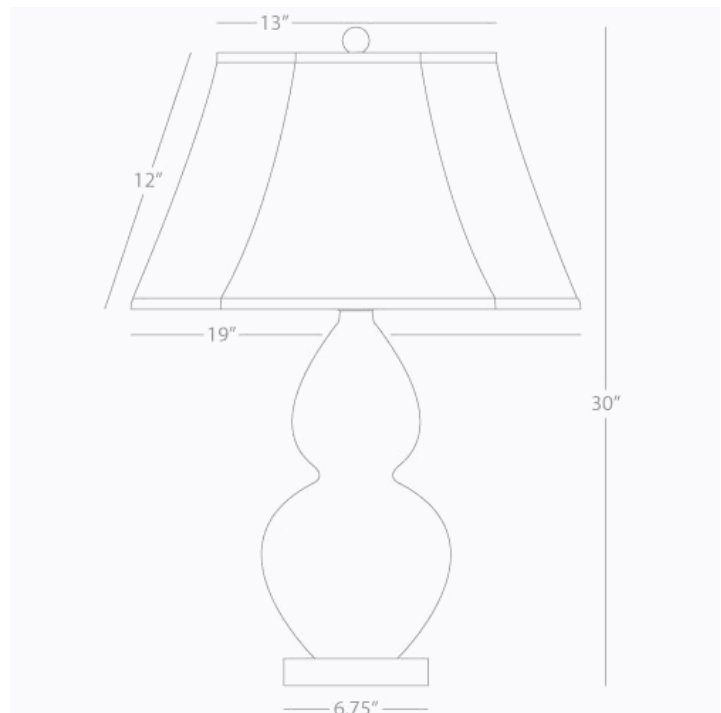

DOUBLE GOURD

A759

Table Lamp

1-150W Max.

Bulb Type: A

Switch: 3-Way

Cinnamon Glazed Ceramic

Lucite Base

Ivory Stretched Fabric Shade

See Double Gourd Table for Color / Base / Shade
Options

*** Made In The USA**