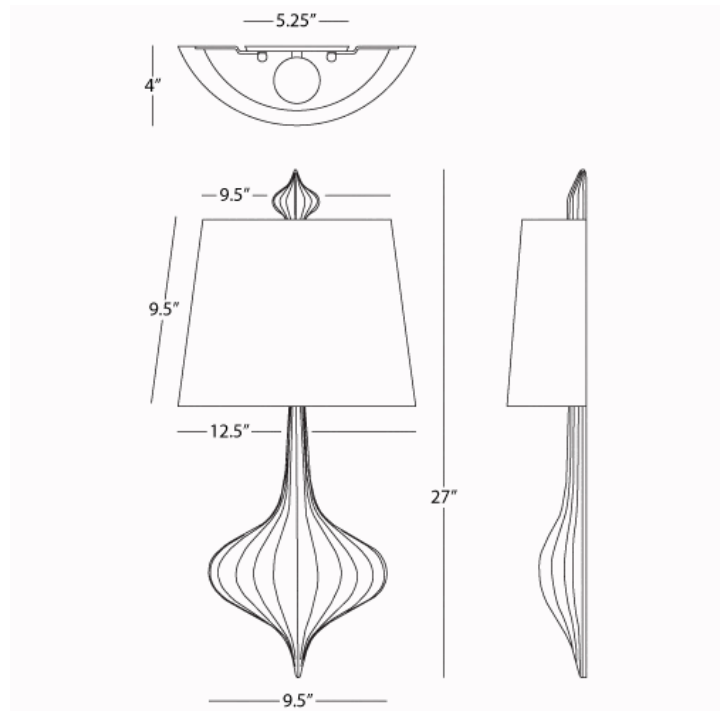

JONATHAN ADLER

CERAMIC SCONCE

732

Lantern Wall Sconce

1-60W Max.

Bulb Type: A

Direct Wire Only

Ceramic w/White Glaze Finish

White Linen Fabric Shade w/ Rolled Edge Hem

**** Available for Quick SHIP ****