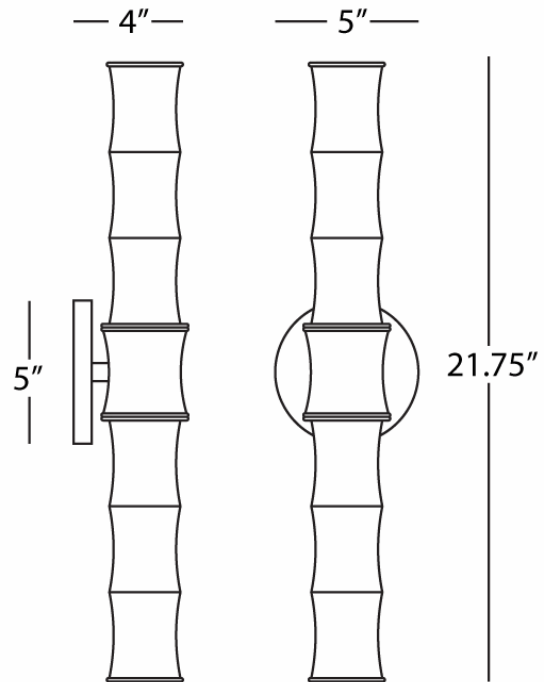

Meurice

659

Wall Sconce

1-4W. Max

Bulb Type: 120V G9 Bi-Pen LED

Switch: On-Off Line Switch

24" Cord Cover/Direct Wire

Modern Brass Finish

Cased White Glass Shades

FINISH OPTIONS:

S659 - Polished Nickel

* U.L. Rated for Damp Conditions