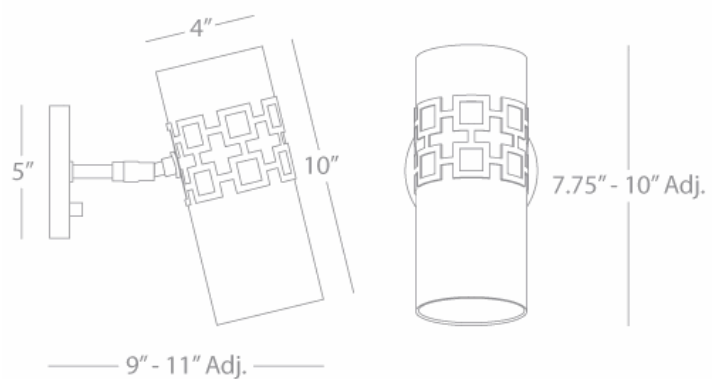

JONATHAN ADLER

PARKER

639

Adjustable Wall Sconce

1-60W Max.

Bulb Type: G16.5 Candelabra

24" Cord Cover/ Direct Wire

Antique Brass Finish

Frosted White Cased Glass Shade w/

Perforated Metal Detail

FINISH OPTIONS:

S639 - Polished Nickel

Z639 - Deep Patina Bronze

**** Available for Quick SHIP ****