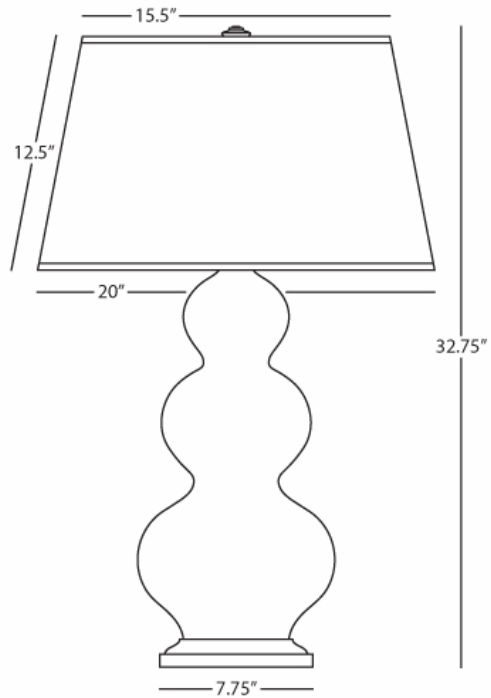

TRIPLE GOURD

313X

Table Lamp

1 - 150W Max.

Bulb Type: A

Switch: 3 - Way

Apple Glazed Ceramic

Antique Natural Brass Finished Accents

Pearl Dupioni Fabric Shade

See Triple Gourd Table for Color / Base / Shade
Options

* *Made In The USA*