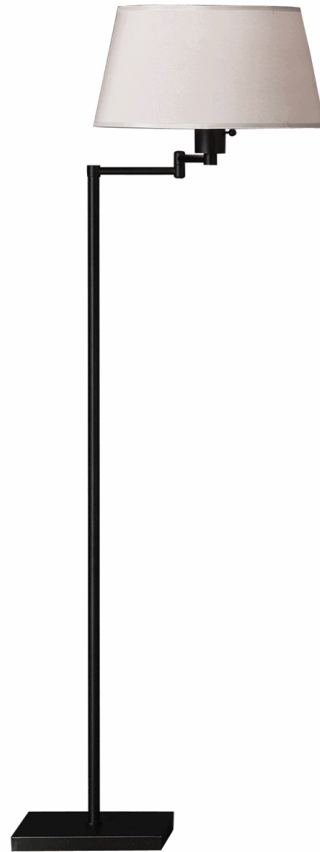

REAL SIMPLE

1835

Swing Arm Floor Lamp

1-150W Max.

Bulb Type: A

Switch: 3-Way

Matte Black Powder Coat Finish over Steel

Snowflake Fabric Shade w/ Top Diffuser

FINISH / SHADE OPTIONS:

1805 - Stardust White

White Mont Blanc Parchment Shade

Z1815 - Dark Bronze

Snowflake Fabric Shade

1825 - Gunmetal

Snowflake Fabric Shade

*** Made In The USA**