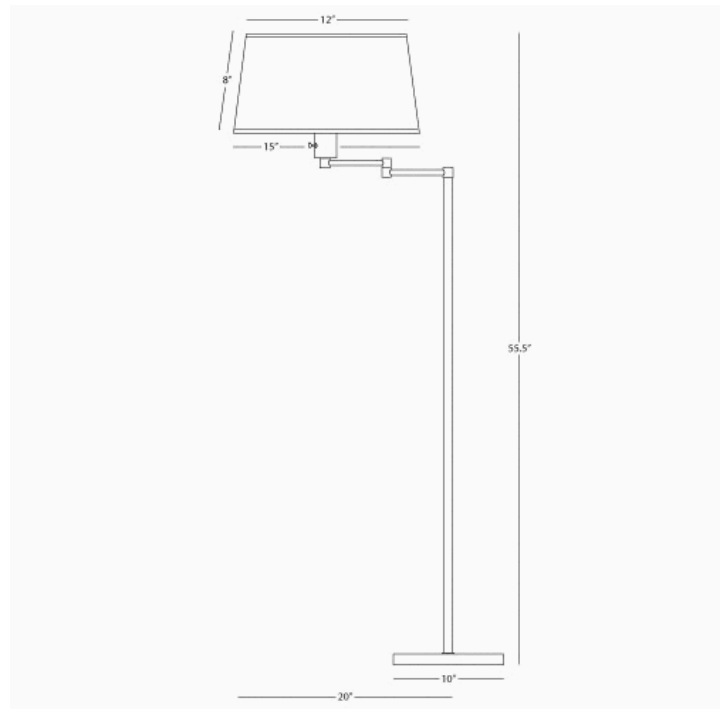

REAL SIMPLE

1825

Swing Arm Floor Lamp

1-150W Max.

Bulb Type: A

Switch: 3-Way

Gunmetal Powder Coat Finish over Steel

Snowflake Fabric Shade w/ Top Diffuser

FINISH / SHADE OPTIONS:

1805 - Stardust White

White Mont Blanc Parchment Shade

Z1815 - Dark Bronze

Snowflake Fabric Shade

1835 - Matte Black

Snowflake Fabric Shade

* Made In The USA