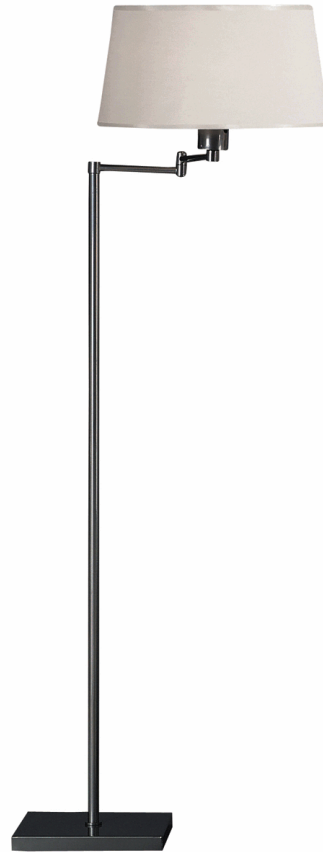

REAL SIMPLE

1825

Swing Arm Floor Lamp

1-150W Max.

Bulb Type: A

Switch: 3-Way

Gunmetal Powder Coat Finish over Steel

Snowflake Fabric Shade w/ Top Diffuser

FINISH / SHADE OPTIONS:

1805 - Stardust White

White Mont Blanc Parchment Shade

Z1815 - Dark Bronze

Snowflake Fabric Shade

1835 - Matte Black

Snowflake Fabric Shade

*** Made In The USA**