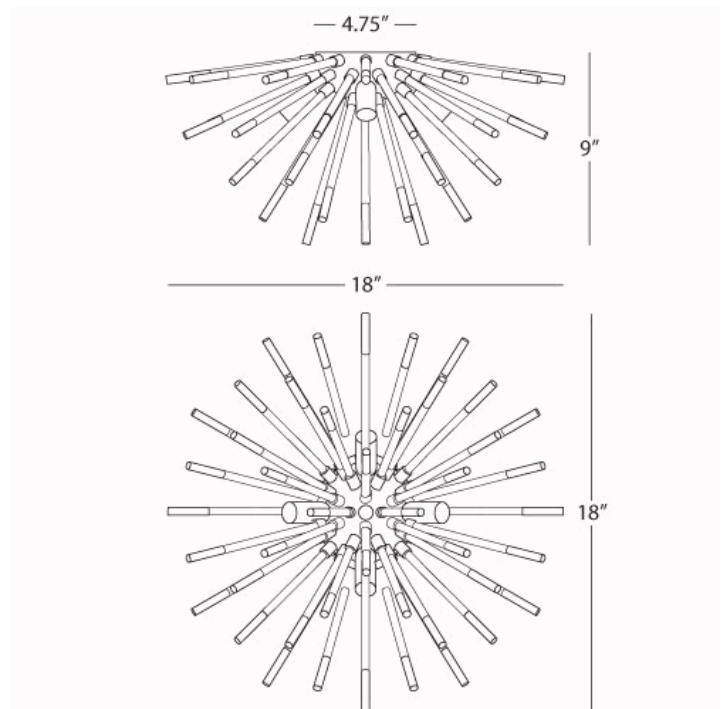

ANDROMEDA

167

Wall Sconce/ Flush Mount

4-40W Max.

Bulb Type: G, Candelabra Base

Direct Wire

Modern Brass Finish

Clear Acrylic Rods with Matching Metal Tips

FINISH OPTION:

S167 - Polished Nickel

* Ships Within 5 Business Days