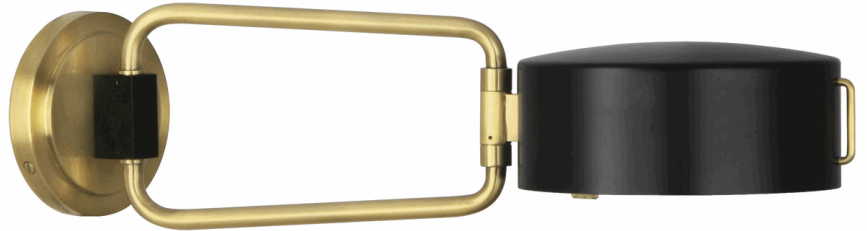

SIMON

1597

Swing Arm Sconce

1-60W Max.

Bulb Type: A

Switch: Hi-Lo Dimming

24" Cord Cover/ Direct Wire

Satin Black Finish w/
Modern Brass Accents

Adjustable Metal Shade

FINISH OPTION:

S1597 - Satin Black Finish w/
Polished Nickel Accents

* Ships Within 5 Business Days