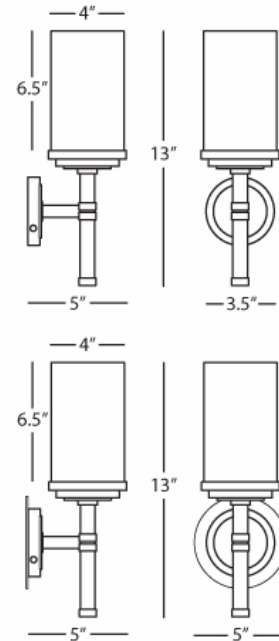

Shown with Optional Junction Box Cover Plate