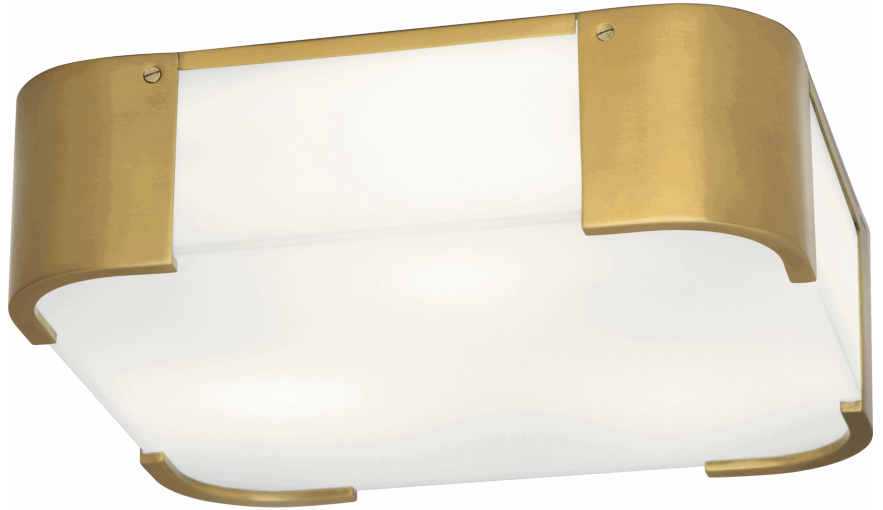

BRYCE

1319

Flush Mount

3-60W Max.

Bulb Type: B, Medium Base

Direct Wire

Antique Brass Finish

White Glass Shade

FINISH OPTIONS:

B1319 - Brushed Nickel

C1319 - Polished Chrome

Z1319 - Deep Patina Bronze

*** U.L. Rated for Damp Conditions**

*** Ships Within 5 Business Days**