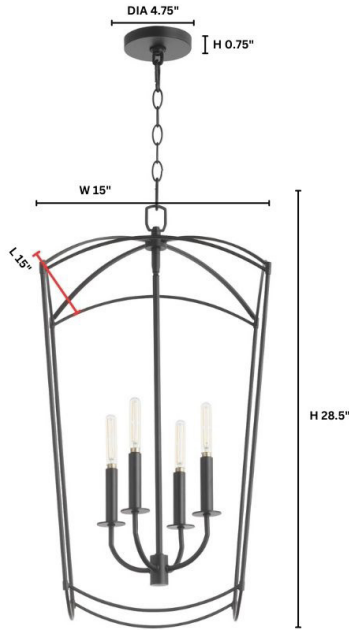

MANTLE

6812-4-59

MANTLE 4 Light ENTRY - Matte Black

Project: _____
 Location: _____
 Fixture Type: _____
 Catalog #: _____

DETAILS	
FINISH:	Matte Black
MATERIAL:	Steel
LOCATION:	Damp Listed

DIMENSIONS	
LENGTH:	15.00"
WIDTH:	15.00"
HEIGHT:	28.50"

LIGHT SOURCE	
NUMBER OF SOCKETS:	4 Light
SOCKET BASE:	Candelabra Base Lamp
WATTAGE:	60 Watt

MOUNTING	
CANOPY:	H 0.75" x Dia 4.75"
CHAIN LENGTH:	8'
CHAIN FINISH:	Matte Black
CORD LENGTH:	10'
CORD COLOR:	Black

SHIPPING	
	Parcel
HEIGHT:	30.00"
LENGTH:	18.25"
WIDTH:	18.25"
WEIGHT:	12lbs

PRODUCT DETAILS:

The Mantle 4 Light Entry adds a touch of modernity to any design. The cage housing the candelabra sockets of the Mantle series is a slightly bloated pentagonal prism, which gives it the classic shape of a house. Inside the cage, four lights fitted with simple bobeches sit on curved rods that connect to a straight downstem. The light emitted is soft and warm, creating a cozy and inviting atmosphere. Whether used as the main light source in your living room or dining room or as an accent piece in a bedroom, entryway or hallway, Mantle series is sure to make a statement in gold leaf or matte black. Its distinctive design and high-quality construction ensure that it will be a fixture in your home for years to come, providing both timeless style and functionality.