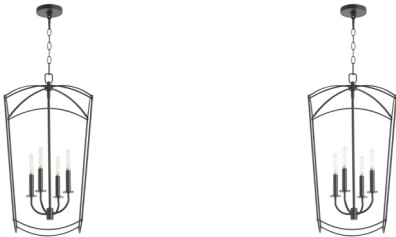

MANTLE

6812-4-59

MANTLE 4 Light ENTRY - Matte Black

Project: _____
 Location: _____
 Fixture Type: _____
 Catalog #: _____

DETAILS	
FINISH:	Matte Black
MATERIAL:	Steel
LOCATION:	Damp Listed

DIMENSIONS	
LENGTH:	15.00"
WIDTH:	15.00"
HEIGHT:	28.50"

LIGHT SOURCE	
NUMBER OF SOCKETS:	4 Light
SOCKET BASE:	Candelabra Base Lamp
WATTAGE:	60 Watt

MOUNTING	
CANOPY:	H 0.75" x Dia 4.75"
CHAIN LENGTH:	8'
CHAIN FINISH:	Matte Black
CORD LENGTH:	10'
CORD COLOR:	Black

SHIPPING	
	Parcel
HEIGHT:	30.00"
LENGTH:	18.25"
WIDTH:	18.25"
WEIGHT:	12lbs

PRODUCT DETAILS:

The Mantle 4 Light Entry adds a touch of modernity to any design. The cage housing the candelabra sockets of the Mantle series is a slightly bloated pentagonal prism, which gives it the classic shape of a house. Inside the cage, four lights fitted with simple bobeches sit on curved rods that connect to a straight downstem. The light emitted is soft and warm, creating a cozy and inviting atmosphere. Whether used as the main light source in your living room or dining room or as an accent piece in a bedroom, entryway or hallway, Mantle series is sure to make a statement in gold leaf or matte black. Its distinctive design and high-quality construction ensure that it will be a fixture in your home for years to come, providing both timeless style and functionality.