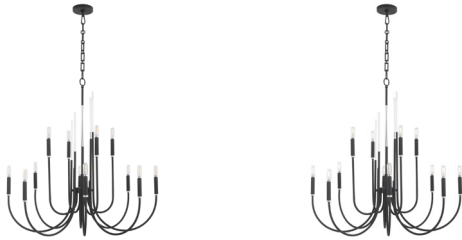

SUMMIT

6223-12-69

SUMMIT 12 Light Chandelier - Textured Black

Project: _____
 Location: _____
 Fixture Type: _____
 Catalog #: _____

ADDITIONAL FEATURES: Rectangle Hinge Chain

PRODUCT DETAILS:

Sweeping curves and clear acrylic details give the Summit collection of lighting a distinct and contemporary aesthetic. A ring detail tops the slender stem with a cylindrical base that supports tiered U-shaped arms. Elegant and clean, the Summit 12, 8 or 6 light chandelier comes in dark brass or textured black. Add the clean, modern Summit chandelier to your home's living room, dining room, entryway, or bedroom design.

DETAILS	
FINISH:	Textured Black
MATERIAL:	Steel Acrylic Spires
LOCATION:	Damp Listed

DIMENSIONS	
HEIGHT:	35.00"
DIAMETER:	34.00"

LIGHT SOURCE	
NUMBER OF SOCKETS:	12 Light
SOCKET BASE:	Candelabra Base Lamp
WATTAGE:	60 Watt

MOUNTING	
CANOPY:	H 0.75" x Dia 4.75"
CHAIN LENGTH:	8'
CHAIN FINISH:	Textured Black
CORD LENGTH:	10'
CORD COLOR:	Black

SHIPPING	
	Parcel
HEIGHT:	24.50"
LENGTH:	34.25"
WIDTH:	34.25"
WEIGHT:	25lbs

quorum

☎ (817) 626-5483
 📍 201 Railhead Rd, Fort Worth, TX 76106
 🌐 quoruminternational.com