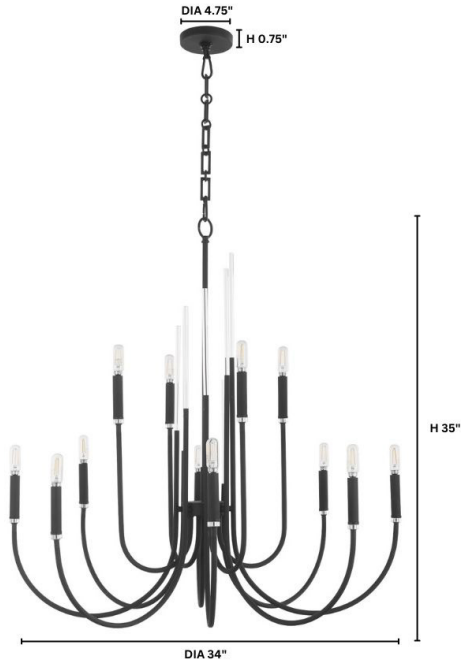

SUMMIT

6223-12-69

SUMMIT 12 Light Chandelier - Textured Black

Project: _____
 Location: _____
 Fixture Type: _____
 Catalog #: _____

ADDITIONAL FEATURES: Rectangle Hinge Chain

PRODUCT DETAILS:

Sweeping curves and clear acrylic details give the Summit collection of lighting a distinct and contemporary aesthetic. A ring detail tops the slender stem with a cylindrical base that supports tiered U-shaped arms. Elegant and clean, the Summit 12, 8 or 6 light chandelier comes in dark brass or textured black. Add the clean, modern Summit chandelier to your home's living room, dining room, entryway, or bedroom design.

DETAILS	
FINISH:	Textured Black
MATERIAL:	Steel Acrylic Spires
LOCATION:	Damp Listed

DIMENSIONS	
HEIGHT:	35.00"
DIAMETER:	34.00"

LIGHT SOURCE	
NUMBER OF SOCKETS:	12 Light
SOCKET BASE:	Candelabra Base Lamp
WATTAGE:	60 Watt

MOUNTING	
CANOPY:	H 0.75" x Dia 4.75"
CHAIN LENGTH:	8'
CHAIN FINISH:	Textured Black
CORD LENGTH:	10'
CORD COLOR:	Black

SHIPPING	
	Parcel
HEIGHT:	24.50"
LENGTH:	34.25"
WIDTH:	34.25"
WEIGHT:	25lbs

quorum

☎ (817) 626-5483
 📍 201 Railhead Rd, Fort Worth, TX 76106
 🌐 quoruminternational.com