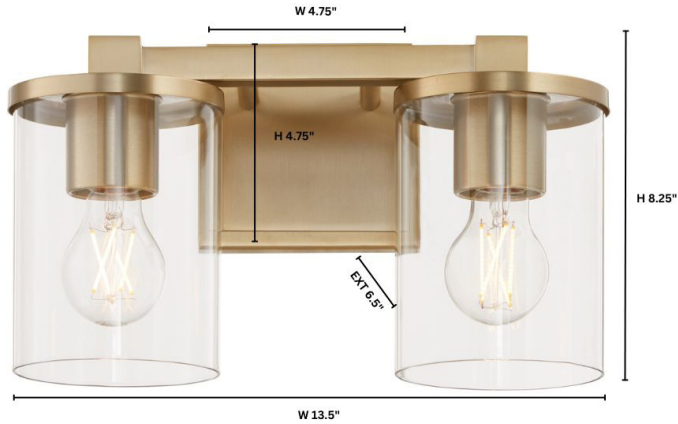

BOLTON

523-2-80

BOLTON 2 Light Vanity - Aged Brass

Project: _____

Location: _____

Fixture Type: _____

Catalog #: _____

DETAILS	
FINISH:	Aged Brass
MATERIAL:	Steel
DIFFUSER MATERIAL:	Clear Glass
LOCATION:	Damp Listed

DIMENSIONS	
WIDTH:	13.50"
HEIGHT:	8.25"
EXTENSION:	6.50"
SHADE:	
HEIGHT:	6.25"
DIAMETER:	4.75"

LIGHT SOURCE	
NUMBER OF SOCKETS:	2 Light
SOCKET BASE:	Medium Base Lamp
WATTAGE:	100 Watt
INPUT VOLTAGE:	120-277v

MOUNTING	
BACKPLATE:	H 4.75" x W 4.75" x Ext 0.75"

SHIPPING	
HEIGHT:	9.00"
LENGTH:	18.00"
WIDTH:	14.00"
WEIGHT:	6lbs

PRODUCT DETAILS:

The Bolton series of wall mounts and vanities offers crisp angles and clean details that ground the collection in a contemporary aesthetic. Clear glass cylindrical shades and options of aged brass or matte black support the overall modernity of the series. Combine options of 2, 3 or 4 light vanities with the 1 light wall mount for a cohesive look throughout your home.