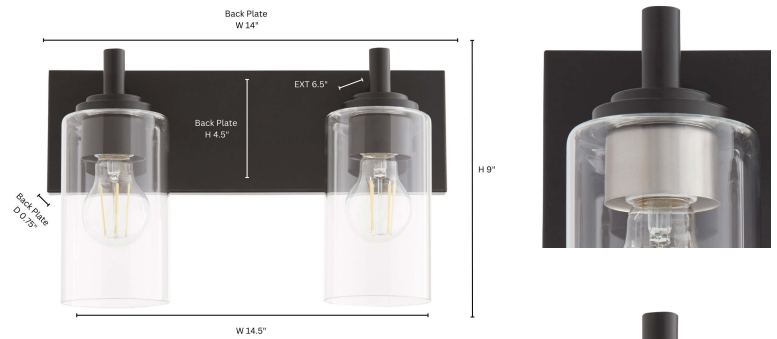

quorum

Fallstaff Vanity

5200-2-59

2 Light Transitional Matte Black Vanity

Dimensions

- H 9" x W 14.5" x Ext 6.5
- Back Plate: W 14.5" x H 4.5" x Depth 0.75"
- 2.25" mounting to top of fixture 6.5" mounting to bottom of fixture

• Weight: 6 lbs.

Finish & Materials

- Matte Black
- Glass

Lamping/Electrical

- Damp Listed
- 2-Light
- 100 Watts
- Medium Base

201 Railhead Road, Fort Worth, TX 76106 - Tel. (817) 626-5483 - www.QuorumInternational.com