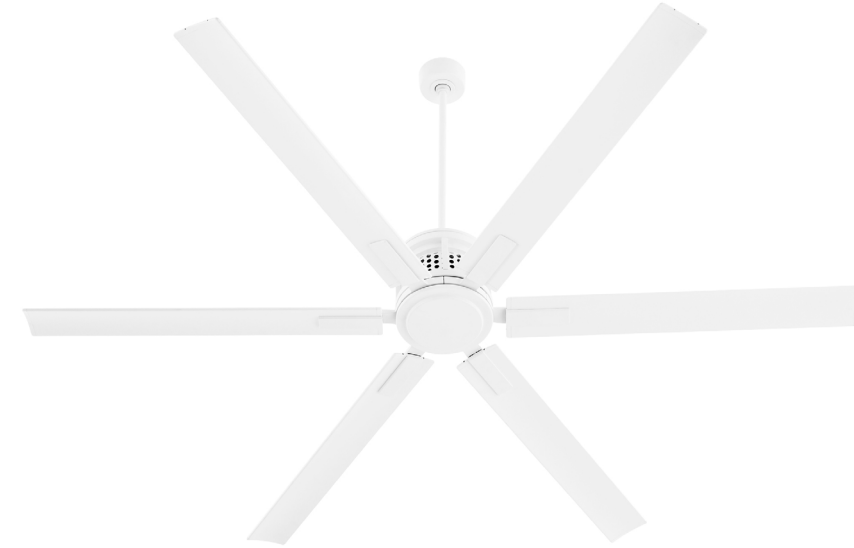

## Zeus

10806-8

ZEUS 80" Fan - Studio White

Project: \_\_\_\_\_

Location: \_\_\_\_\_

Fixture Type: \_\_\_\_\_

Catalog #: \_\_\_\_\_

DETAILS	
FINISH:	Studio White
MATERIAL:	Steel
BLADE FINISH:	Studio White
LOCATION:	Damp Listed
BLADES:	6

MOUNTING	
DOWNROD LENGTH:	10.00"
SLOPE:	10-23
HUGGER ADAPTABLE:	No
CANOPY:	W 9.33 x H 6.08

SHIPPING	
HEIGHT:	12.00"
LENGTH:	36.75"
WIDTH:	12.25"
WEIGHT:	40.50lbs

\*Fixture is dimmable when used with a dimmer switch (sold separately) when using LED bulbs, see manufacturer instructions for dimming info

ADDITIONAL FEATURES: Downrod has a 0.75" diameter

### PRODUCT DETAILS:

Showstopping and dynamic, the might of the Zeus series of damp-listed fans is supported by options of 80 inch or 120 inch blades that connect to a flared cylindrical motor housing. Customizable comfort comes with 6 speeds and optional LED light kit. Choose from satin nickel, studio white, aged brass, or matte black for your outdoor patio design.