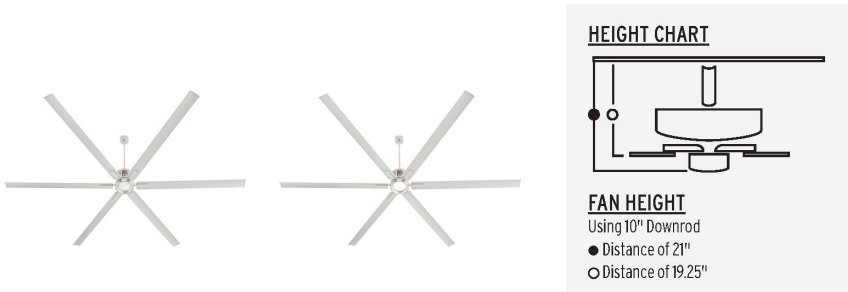

## Zeus

101206-65

ZEUS 120" Fan - Satin Nickel

Project: \_\_\_\_\_  
Location: \_\_\_\_\_  
Fixture Type: \_\_\_\_\_  
Catalog #: \_\_\_\_\_

DETAILS	
FINISH:	Satin Nickel
MATERIAL:	Steel
BLADE FINISH:	Silver
LOCATION:	Damp Listed
BLADES:	6

DIMENSIONS	
BLADE SWEEP:	120"
BLADE PITCH:	11.5°
LEAD WIRE:	80.00"

MECHANICAL	
AMPS:	.06/.11/.21/.38/.65/1.03
WATTS:	3.7/7.3/15.2/29.2/53.2/89.3
RPM:	20/31/42/53/64/74
POLES:	8
MOTOR:	DC-168NL
CONTROLS:	6 Speed

MOUNTING	
DOWNROD LENGTH:	10.00"
SLOPE:	10-23
HUGGER ADAPTABLE:	No
CANOPY:	W 9.33 x H 6.08

SHIPPING	
HEIGHT:	12.00"
LENGTH:	56.75"
WIDTH:	12.25"
WEIGHT:	44lbs

\*Fixture is dimmable when used with a dimmer switch (sold separately) when using LED bulbs, see manufacturer instructions for dimming info

ADDITIONAL FEATURES: Downrod has a 0.75" diameter