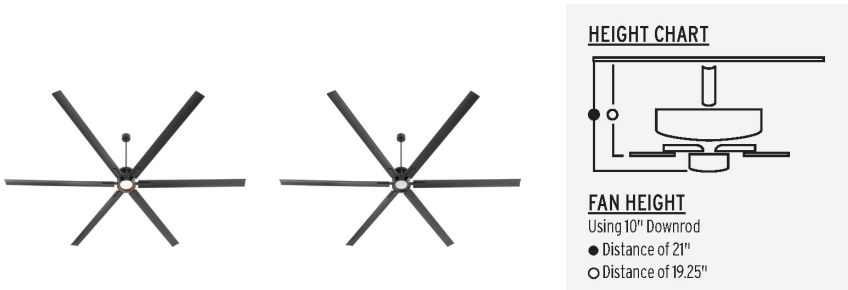

Zeus

101206-59

ZEUS 120" Fan - Matte Black

Project: _____
Location: _____
Fixture Type: _____
Catalog #: _____

DETAILS	
FINISH:	Matte Black
MATERIAL:	Steel
BLADE FINISH:	Matte Black
LOCATION:	Damp Listed
BLADES:	6

DIMENSIONS	
BLADE SWEEP:	120"
BLADE PITCH:	11.5°
LEAD WIRE:	80.00"

MECHANICAL	
AMPS:	.06/.11/.21/.38/.65/1.03
WATTS:	3.7/7.3/15.2/29.2/53.2/89.3
RPM:	20/31/42/53/64/74
POLES:	8
MOTOR:	DC-168NL
CONTROLS:	6 Speed

MOUNTING	
DOWNROD LENGTH:	10.00"
SLOPE:	10-23
HUGGER ADAPTABLE:	No
CANOPY:	W 9.33 x H 6.08

SHIPPING	
HEIGHT:	12.00"
LENGTH:	56.75"
WIDTH:	12.25"
WEIGHT:	44lbs

*Fixture is dimmable when used with a dimmer switch (sold separately) when using LED bulbs, see manufacturer instructions for dimming info

ADDITIONAL FEATURES: Downrod has a 0.75" diameter

PRODUCT DETAILS:

Showstopping and dynamic, the might of the Zeus series of damp-listed fans is supported by options of 80 inch or 120 inch blades that connect to a flared cylindrical motor housing. Customizable comfort comes with 6 speeds and optional LED light kit. Choose from satin nickel, studio white, aged brass, or matte black for your outdoor patio design.