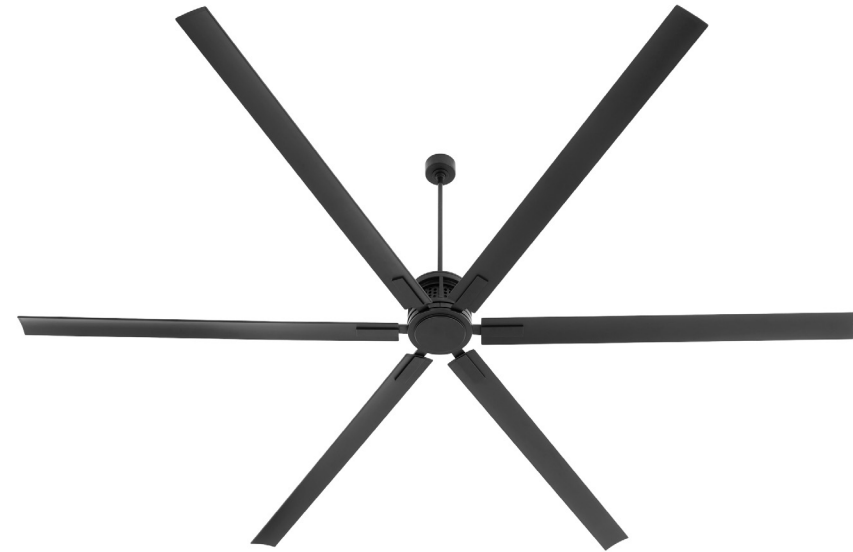

Zeus

101206-59

ZEUS 120" Fan - Matte Black

Project: _____
Location: _____
Fixture Type: _____
Catalog #: _____

DETAILS	
FINISH:	Matte Black
MATERIAL:	Steel
BLADE FINISH:	Matte Black
LOCATION:	Damp Listed
BLADES:	6

DIMENSIONS	
BLADE SWEEP:	120"
BLADE PITCH:	11.5°
LEAD WIRE:	80.00"

MECHANICAL	
AMPS:	.06/.11/.21/.38/.65/1.03
WATTS:	3.7/7.3/15.2/29.2/53.2/89.3
RPM:	20/31/42/53/64/74
POLES:	8
MOTOR:	DC-168NL
CONTROLS:	6 Speed

MOUNTING	
DOWNROD LENGTH:	10.00"
SLOPE:	10-23
HUGGER ADAPTABLE:	No
CANOPY:	W 9.33 x H 6.08

SHIPPING	
HEIGHT:	12.00"
LENGTH:	56.75"
WIDTH:	12.25"
WEIGHT:	44lbs

*Fixture is dimmable when used with a dimmer switch (sold separately) when using LED bulbs, see manufacturer instructions for dimming info

ADDITIONAL FEATURES: Downrod has a 0.75" diameter

PRODUCT DETAILS:

Showstopping and dynamic, the might of the Zeus series of damp-listed fans is supported by options of 80 inch or 120 inch blades that connect to a flared cylindrical motor housing. Customizable comfort comes with 6 speeds and optional LED light kit. Choose from satin nickel, studio white, aged brass, or matte black for your outdoor patio design.