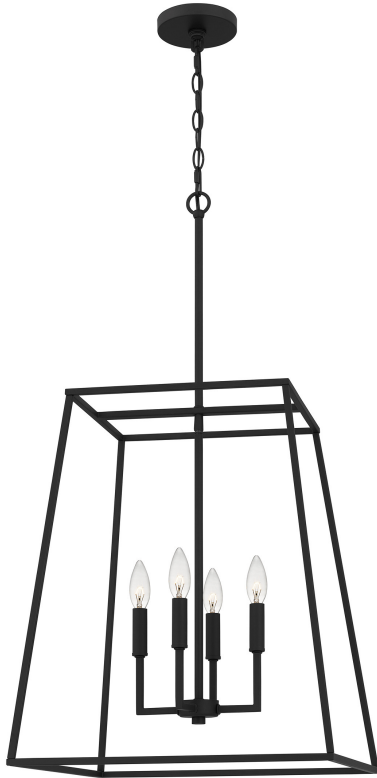

## PRC2818MBK

Prescott Pendant

Matte Black

QUOIZEL  
LIGHTING

### DIMENSIONS

Dimensions: 18.00" W x 35.50" H x 18.00" D

Overall Height: 89.5"

Canopy Dimensions: 5.00"W x 0.75"D

Chain/Downrod Length: 8'

Weight: 6.33 lbs

### DETAILS

Material: STEEL

### LAMPING

Light Source: Incandescent

Bulb Included: No

Bulb Type: Candelabra Base

Bulb Quantity: 4

Watts per Bulb: 60