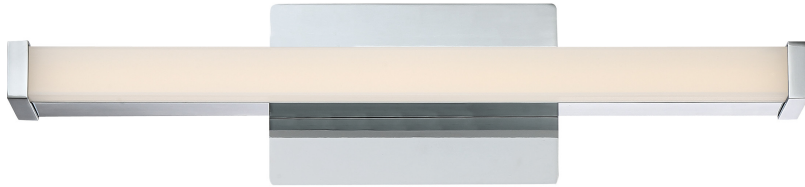

BathPCPE8519

Promenade Bath Light

--

QUOIZEL
LIGHTING

DIMENSIONS

Dimensions: 19.00" W x 4.50" H x 3.00" D

Backplate Dimensions: 7.00"H x 4.50"W

HCWO: 2.5"

DETAILS

Material: Aluminum

Glass/Shade Description: Clear Acrylic

LAMPING

Light Source: Integrated LED

PHOTOMETRICS

LED

Lumens: 840

LED Total Watts: 8

Color Rendering: 90

Color Temperature: Warm (3000K)

ELECTRICAL

Dimmable: No

Voltage: 120v

Wire Length: 0.5'

INSTALLATION