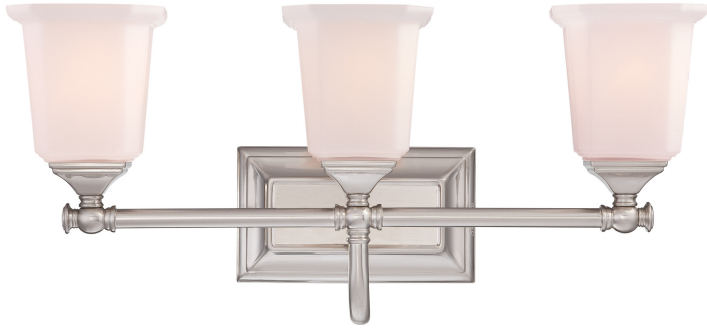

NL8603BN

Nicholas Bath Light
Brushed Nickel

QUOIZEL
LIGHTING

DETAILS

Material: Steel

Glass/Shade Description: Opal Etched Glass

LAMPING

Light Source: Incandescent

Bulb Included: No

Bulb Type: Medium Base

Bulb Quantity: 3

Watts per Bulb: 100

ELECTRICAL

Dimmable: Yes

Voltage: 120v

Wire Length: 0.5'

INSTALLATION

Location Rating: Damp

Install Position: Up/Down

Sloped Ceiling Compatible: No

DIMENSIONS

Dimensions: 22.00" W x 10.00" H x 7.00" D

Backplate Dimensions: 4.50"H x 8.00"W

HCWO: 6.5"

Weight: 5.70 lbs

We reserve the right to revise the design of components of any product due to parts availability or change in our Listed Mark standards without assuming any obligation or liability to modify any products previously manufactured and without notice. This literature depicts a product DESIGN that is the SOLE and EXCLUSIVE PROPERTY of Quoizel Inc. Compliance with U.S. COPYRIGHT and PATENT requirements, notification is hereby presented in this form that this literature, or this product depicts, is NOT to be copied, altered or used in any manner without the express written consent of, or contrary to the best interests of Quoizel Inc. 03/31/2013