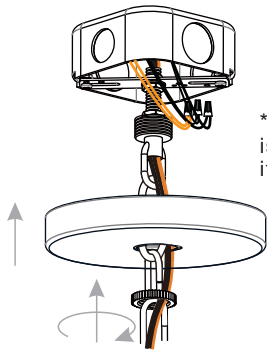

PACKAGE CONTENTS

MOUNTING HARDWARE

INSTALLATION

1 Install Glass Panels

* Beveled side is outside.

Insert narrow edge into slot

Fold tabs to secure glass panel

2 Install Small Loop with Rod

3 Install Crossbar Assembly

Canopy Lock Ring

4 Install Fixture Chain

OPTIONAL: Adjust Chain as desired, using pliers and soft cloth (neither included).

Suggested chain length for Ceiling height:
 8 feet ceiling: use 8 links of chain and 2 quick links
 9 feet ceiling: use 18 links of chain and 2 quick links
 10 feet ceiling: use 28 links of chain and 2 quick links.

5 Pull Supply Wires

Pull the supply wires with ground wire through the chain alternate links.

6 Wiring

7 Install Ceiling Canopy

* Ceiling Canopy shape is varies depends on item purchased.

8 Install Bulb

Install the correct bulb referring to fixture markings and/or labels for maximum wattage.