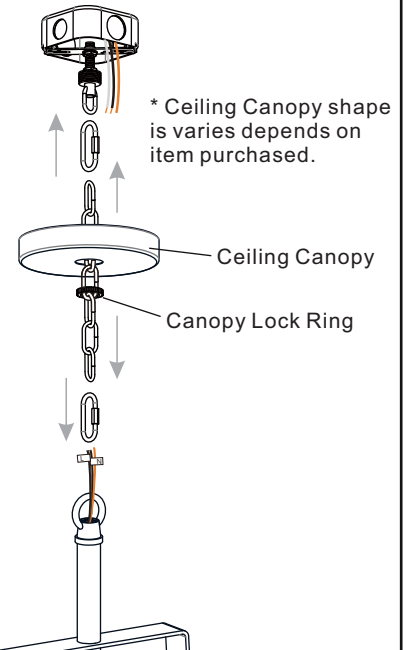

PACKAGE CONTENTS

MOUNTING HARDWARE

INSTALLATION

1 Install Glass Panels

* Beveled side is outside.

Insert narrow edge into slot

Fold tabs to secure glass panel

2 Install Small Loop with Rod

3 Install Crossbar Assembly

Canopy Lock Ring

4 Install Fixture Chain

OPTIONAL: Adjust Chain as desired, using pliers and soft cloth (neither included).

Suggested chain length for Ceiling height:
 8 feet ceiling: use 8 links of chain and 2 quick links
 9 feet ceiling: use 18 links of chain and 2 quick links
 10 feet ceiling: use 28 links of chain and 2 quick links.

5 Pull Supply Wires

Pull the supply wires with ground wire through the chain alternate links.

6 Wiring

7 Install Ceiling Canopy

* Ceiling Canopy shape is varies depends on item purchased.

8 Install Bulb

Install the correct bulb referring to fixture markings and/or labels for maximum wattage.