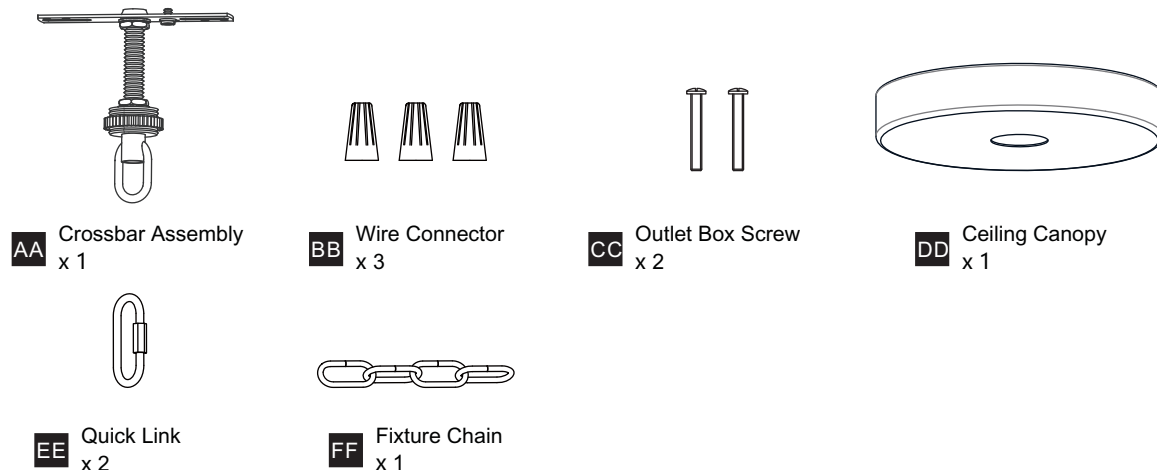

PACKAGE CONTENTS

MOUNTING HARDWARE

INSTALLATION

1 Install Glass Panels

* Beveled side is outside.

Insert narrow edge into slot

Fold tabs to secure glass panel

2 Install Small Loop with Rod

3 Install Crossbar Assembly

Canopy Lock Ring

4 Install Fixture Chain

OPTIONAL: Adjust Chain as desired, using pliers and soft cloth (neither included).

Suggested chain length for Ceiling height:
 8 feet ceiling: use 8 links of chain and 2 quick links
 9 feet ceiling: use 18 links of chain and 2 quick links
 10 feet ceiling: use 28 links of chain and 2 quick links.

5 Pull Supply Wires

Pull the supply wires with ground wire through the chain alternate links.

6 Wiring

7 Install Ceiling Canopy

* Ceiling Canopy shape is varies depends on item purchased.

8 Install Bulb

Install the correct bulb referring to fixture markings and/or labels for maximum wattage.