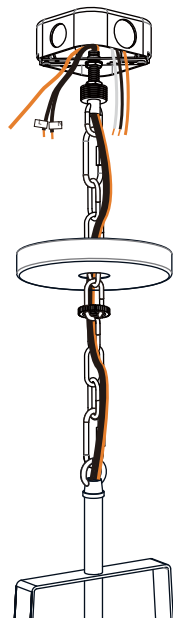

SAFETY INFORMATION

Please read and understand this entire manual before attempting to assemble, install or operate the product.

WARNING

- RISK OF ELECTRIC SHOCK - Before beginning installation, turn off electricity at the circuit breaker box or the main fuse box.
- RISK OF FIRE - Use bulbs specified by the markings and/or labels on the fixture.

PACKAGE CONTENTS

MOUNTING HARDWARE

INSTALLATION

1 Install Glass Panels

* Beveled side is outside.

Insert narrow edge into slot

Fold tabs to secure glass panel

2 Install Small Loop with Rod

3 Install Crossbar Assembly

Canopy Lock Ring

4 Install Fixture Chain

OPTIONAL: Adjust Chain as desired, using pliers and soft cloth (neither included).

Suggested chain length for Ceiling height:
 8 feet ceiling: use 8 links of chain and 2 quick links
 9 feet ceiling: use 18 links of chain and 2 quick links
 10 feet ceiling: use 28 links of chain and 2 quick links.

5 Pull Supply Wires

Pull the supply wires with ground wire through the chain alternate links.

6 Wiring

7 Install Ceiling Canopy

* Ceiling Canopy shape is varies depends on item purchased.

8 Install Bulb

Install the correct bulb referring to fixture markings and/or labels for maximum wattage.