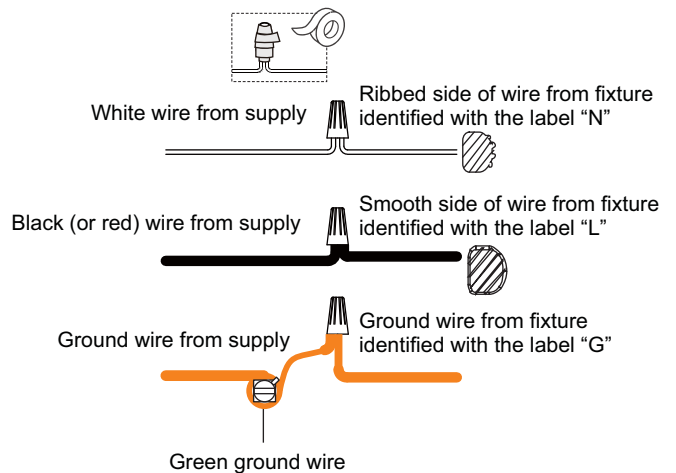

PACKAGE CONTENTS

MOUNTING HARDWARE

INSTALLATION

1 Install Glass Panels

* Beveled side is outside.

Insert narrow edge into slot

Fold tabs to secure glass panel

2 Install Small Loop with Rod

3 Install Crossbar Assembly

Canopy Lock Ring

4 Install Fixture Chain

OPTIONAL: Adjust Chain as desired, using pliers and soft cloth (neither included).

Suggested chain length for Ceiling height:
 8 feet ceiling: use 8 links of chain and 2 quick links
 9 feet ceiling: use 18 links of chain and 2 quick links
 10 feet ceiling: use 28 links of chain and 2 quick links.

5 Pull Supply Wires

Pull the supply wires with ground wire through the chain alternate links.

6 Wiring

7 Install Ceiling Canopy

* Ceiling Canopy shape is varies depends on item purchased.

8 Install Bulb

Install the correct bulb referring to fixture markings and/or labels for maximum wattage.