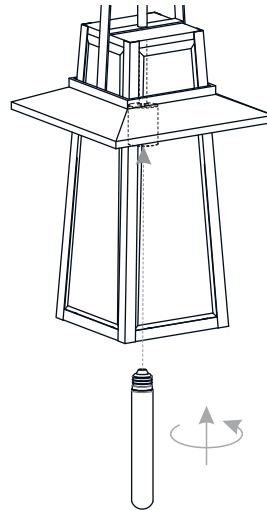

PACKAGE CONTENTS

MOUNTING HARDWARE

INSTALLATION

1 Install Glass Panels

* Beveled side is outside.

Insert narrow edge into slot

Fold tabs to secure glass panel

2 Install Small Loop with Rod

3 Install Crossbar Assembly

Canopy Lock Ring

4 Install Fixture Chain

OPTIONAL: Adjust Chain as desired, using pliers and soft cloth (neither included).

Suggested chain length for Ceiling height:
 8 feet ceiling: use 8 links of chain and 2 quick links
 9 feet ceiling: use 18 links of chain and 2 quick links
 10 feet ceiling: use 28 links of chain and 2 quick links.

5 Pull Supply Wires

Pull the supply wires with ground wire through the chain alternate links.

6 Wiring

7 Install Ceiling Canopy

* Ceiling Canopy shape is varies depends on item purchased.

8 Install Bulb

Install the correct bulb referring to fixture markings and/or labels for maximum wattage.