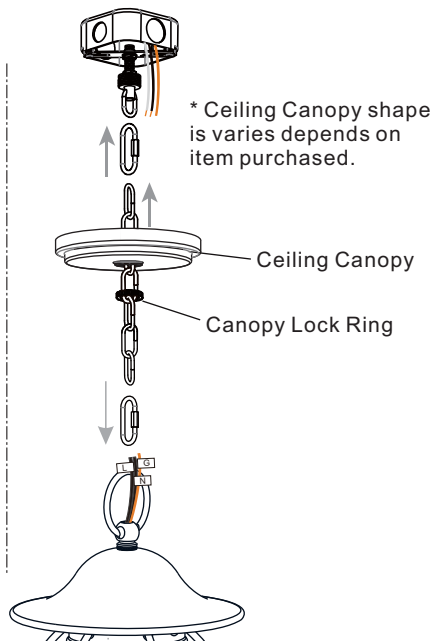

PACKAGE CONTENTS

A Fixture Body
x 1

B Shade
x 1

D Socket Screw
x 2

MOUNTING HARDWARE

AA Crossbar Assembly
x 1

BB Wire Connector
x 3

CC Outlet Box Screw
x 2

DD Ceiling Canopy
x 1

EE Quick Link
x 2

FF Fixture Chain
x 1

INSTALLATION

1 Install Shade

2 Install Crossbar Assembly

3 Install Fixture Chain

OPTIONAL: Adjust Chain as desired, using pliers and soft cloth (neither included).

Suggested chain length for Ceiling height:
8 feet ceiling: use 6 links of chain and 2 quick links
9 feet ceiling: use 16 links of chain and 2 quick links
10 feet ceiling: use 26 links of chain and 2 quick links.

4 Pull Supply Wires

Pull the supply wires with ground wire through the chain alternate links.

5 Wiring

6 Install Ceiling Canopy

7 Install Bulb

Install one correct bulb referring to fixture markings and/or labels for maximum wattage.