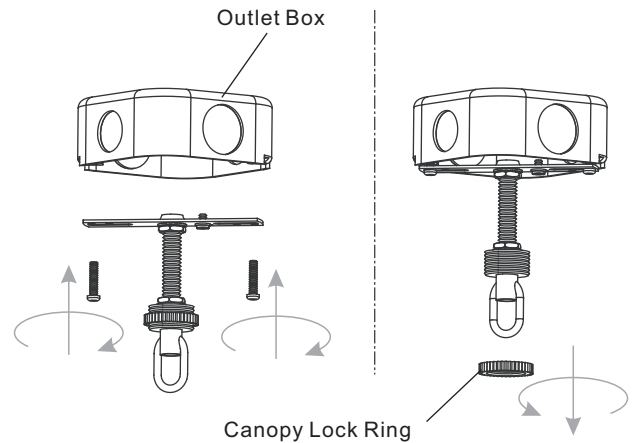

PACKAGE CONTENTS

A Fixture Body
x 1

B Shade
x 1

D Socket Screw
x 2

MOUNTING HARDWARE

AA Crossbar Assembly
x 1

BB Wire Connector
x 3

CC Outlet Box Screw
x 2

DD Ceiling Canopy
x 1

EE Quick Link
x 2

FF Fixture Chain
x 1

INSTALLATION

1 Install Shade

2 Install Crossbar Assembly

3 Install Fixture Chain

OPTIONAL: Adjust Chain as desired, using pliers and soft cloth (neither included).