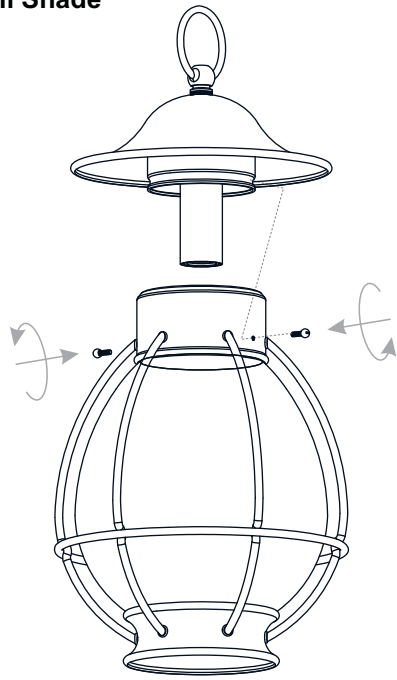

PACKAGE CONTENTS

A Fixture Body
x 1

B Shade
x 1

D Socket Screw
x 2

MOUNTING HARDWARE

AA Crossbar Assembly
x 1

BB Wire Connector
x 3

CC Outlet Box Screw
x 2

DD Ceiling Canopy
x 1

EE Quick Link
x 2

FF Fixture Chain
x 1

INSTALLATION

1 Install Shade

2 Install Crossbar Assembly

3 Install Fixture Chain

OPTIONAL: Adjust Chain as desired, using pliers and soft cloth (neither included).

4 Pull Supply Wires

Pull the supply wires with ground wire through the chain alternate links.

5 Wiring

6 Install Ceiling Canopy

7 Install Bulb

Install one correct bulb referring to fixture markings and/or labels for maximum wattage.