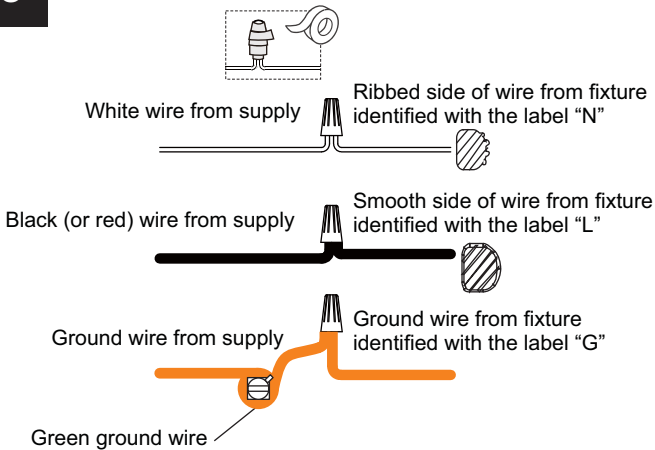

DD Ceiling Canopy
x 1

EE Quick Link
x 2

FF Fixture Chain
x 1

INSTALLATION

1 Install Shade

2 Install Crossbar Assembly

3 Install Fixture Chain

OPTIONAL: Adjust Chain as desired, using pliers and soft cloth (neither included).

Suggested chain length for Ceiling height:
8 feet ceiling: use 6 links of chain and 2 quick links
9 feet ceiling: use 16 links of chain and 2 quick links
10 feet ceiling: use 26 links of chain and 2 quick links.

4 Pull Supply Wires

Pull the supply wires with ground wire through the chain alternate links.

5 Wiring

6 Install Ceiling Canopy

7 Install Bulb

Install one correct bulb referring to fixture markings and/or labels for maximum wattage.