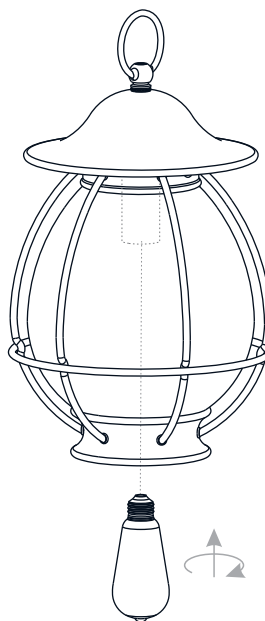

7 Install Bulb

Install one correct bulb referring to fixture markings and/or labels for maximum wattage.

**Recommended Bulb Type
(not included):**

Your installation is now complete! Restore electricity and save this sheet for future reference.