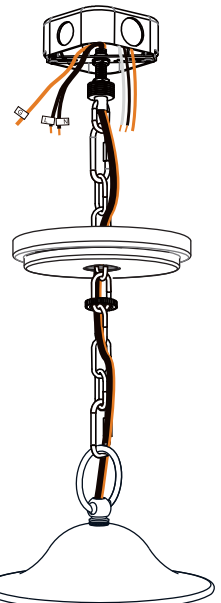

PACKAGE CONTENTS

A Fixture Body
x 1

B Shade
x 1

D Socket Screw
x 2

MOUNTING HARDWARE

AA Crossbar Assembly
x 1

BB Wire Connector
x 3

CC Outlet Box Screw
x 2

DD Ceiling Canopy
x 1

EE Quick Link
x 2

FF Fixture Chain
x 1

INSTALLATION

1 Install Shade

2 Install Crossbar Assembly

3 Install Fixture Chain

OPTIONAL: Adjust Chain as desired, using pliers and soft cloth (neither included).

Suggested chain length for Ceiling height:
8 feet ceiling: use 6 links of chain and 2 quick links
9 feet ceiling: use 16 links of chain and 2 quick links
10 feet ceiling: use 26 links of chain and 2 quick links.

4 Pull Supply Wires

Pull the supply wires with ground wire through the chain alternate links.

5 Wiring

6 Install Ceiling Canopy

7 Install Bulb

Install one correct bulb referring to fixture markings and/or labels for maximum wattage.