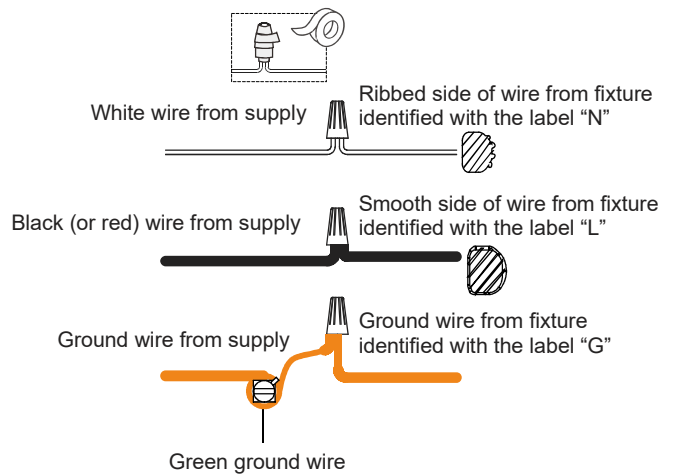

INSTALLATION

1 Unfold Support Arms

2 Install Rod

3 Install Crossbar Assembly

4 Install Fixture Chain

OPTIONAL: Adjust Chain as desired, using pliers and soft cloth (neither included).

Suggested chain length for Ceiling height:
8 feet ceiling: use 8 links of chain and 2 quick links
9 feet ceiling: use 18 links of chain and 2 quick links
10 feet ceiling: use 28 links of chain and 2 quick links.

5 Pull Supply Wires

Pull the supply wires with ground wire through the chain alternate links.

6 Wiring