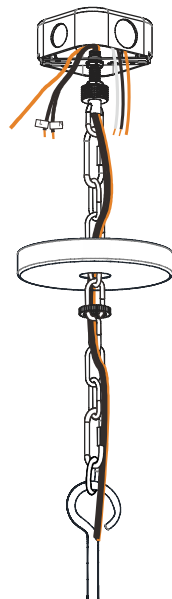

**PACKAGE CONTENTS**

**A** Fixture Body  
x 1

**B** Rod  
x 1

**MOUNTING HARDWARE**

**AA** Crossbar Assembly  
x 1

**BB** Wire Connector  
x 3

**CC** Outlet Box Screw  
x 2

**DD** Ceiling Canopy  
x 1

## 3 Install Crossbar Assembly

## 4 Install Fixture Chain

**OPTIONAL:** Adjust Chain as desired, using pliers and soft cloth (neither included).

Suggested chain length for Ceiling height:  
8 feet ceiling: use 8 links of chain and 2 quick links  
9 feet ceiling: use 18 links of chain and 2 quick links  
10 feet ceiling: use 28 links of chain and 2 quick links.

## 5 Pull Supply Wires

Pull the supply wires with ground wire through the chain alternate links.