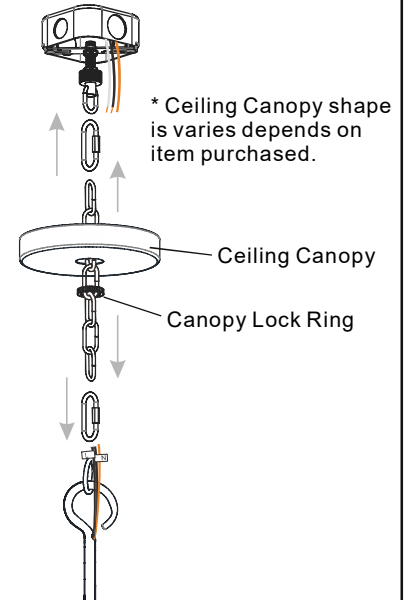

## 2 Install Rod

## 3 Install Crossbar Assembly

## 4 Install Fixture Chain

**OPTIONAL:** Adjust Chain as desired, using pliers and soft cloth (neither included).

Suggested chain length for Ceiling height:  
8 feet ceiling: use 8 links of chain and 2 quick links  
9 feet ceiling: use 18 links of chain and 2 quick links  
10 feet ceiling: use 28 links of chain and 2 quick links.