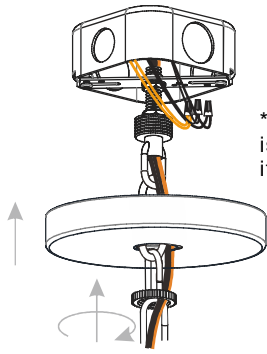

INSTALLATION

7 Install Ceiling Canopy

* Ceiling Canopy shape is varies depends on item purchased.

8 Install Bulbs

Install nine correct bulbs referring to fixture markings and/or labels for maximum wattage.

Recommended Bulb Type (not included):