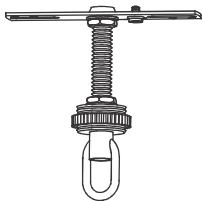

**PACKAGE CONTENTS**

**A** Fixture Body  
x 1

**B** Rod  
x 1

**MOUNTING HARDWARE**

**AA** Crossbar Assembly  
x 1

**BB** Wire Connector  
x 3

**CC** Outlet Box Screw  
x 2

**DD** Ceiling Canopy  
x 1