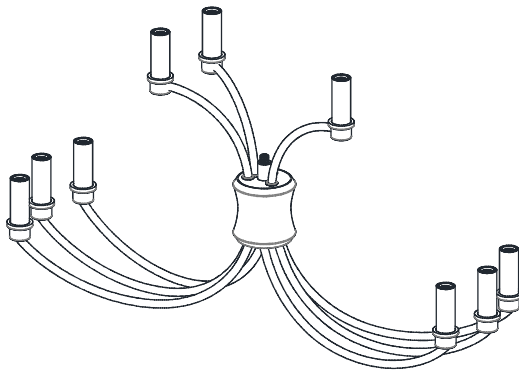

**CAUTION**

- For your safety, read instructions completely before beginning installation.
- If in doubt about electrical installation, consult a licensed electrician.
- Turn off electricity to fixture before replacing the bulb(s).

**PACKAGE CONTENTS**

**A** Fixture Body  
x 1

**B** Rod  
x 1

**MOUNTING HARDWARE**

**AA** Crossbar Assembly  
x 1

**BB** Wire Connector  
x 3

**CC** Outlet Box Screw  
x 2

**DD** Ceiling Canopy  
x 1