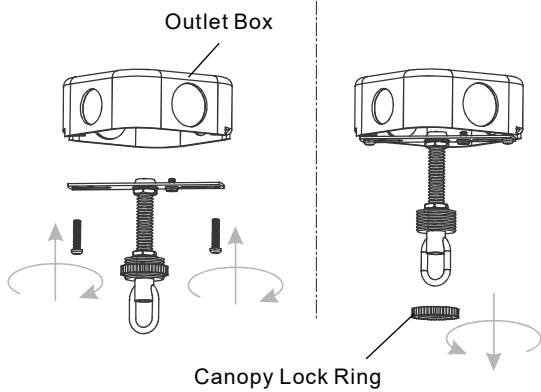

3 Install Crossbar Assembly