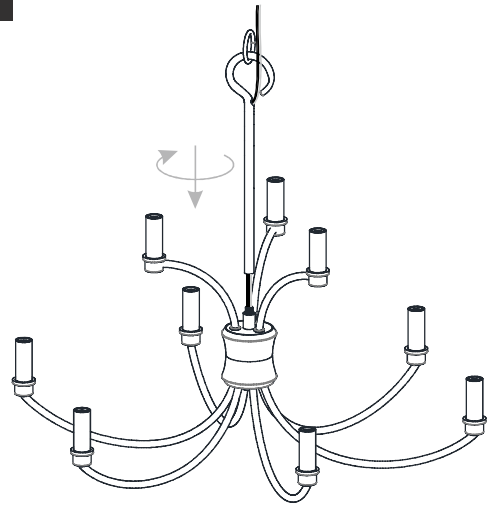

2 Install Rod