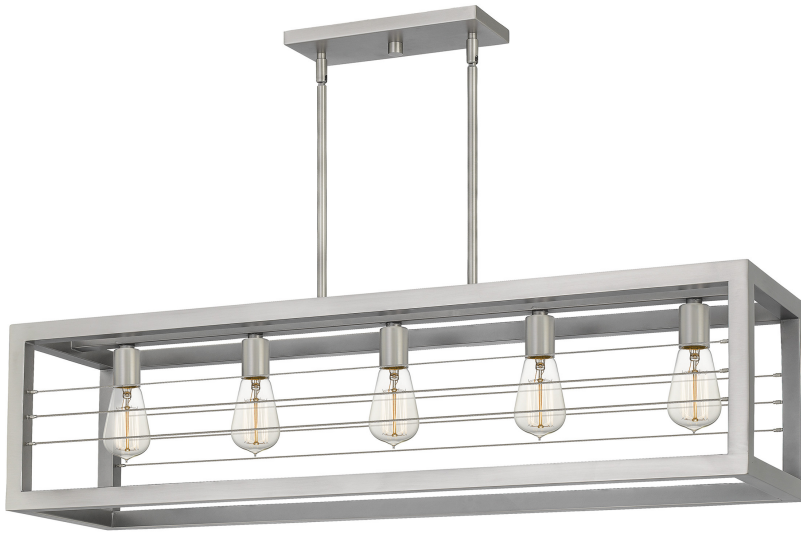

IslandLightAWD540

Awendaw Island Light

--

QUOIZEL
LIGHTING

DIMENSIONS

Dimensions: 40.00" W x 10.75" H x 10.00" D

Overall Height: 49.5"

Canopy Dimensions: 11.00"W x 0.75"D

Chain/Downrod Length: 4 (0.5"D x 6") and 4 (0.5"D x 12")
Down Rods

DETAILS

Material: Steel

LAMPING

Light Source: Incandescent

Bulb Included: No

Bulb Type: Medium Base

Bulb Quantity: 5

Watts per Bulb: 100

ELECTRICAL

Dimmable: Yes

Voltage: 120v

Wire Length: 8'

INSTALLATION

Location Rating: Damp

Sloped Ceiling Compatible: Yes