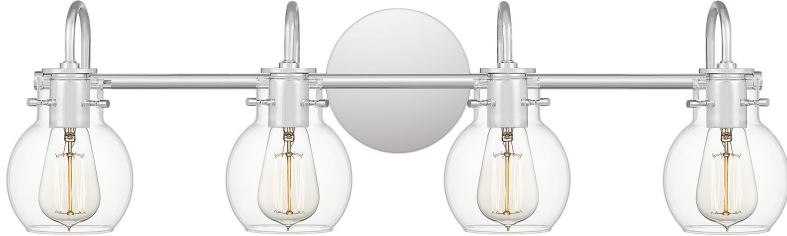

ANW8604C

Andrews Bath Light
Polished Chrome

QUOIZEL
LIGHTING

DETAILS

Material: Steel

Glass/Shade Description: Clear Glass

LAMPING

Light Source: Incandescent

Bulb Included: Yes

Bulb Type: Medium Base

Bulb Quantity: 4

Watts per Bulb: 60

ELECTRICAL

Dimmable: Yes

Voltage: 120v

Wire Length: 0.5'

INSTALLATION

Location Rating: Damp

Install Position: Up/Down

Sloped Ceiling Compatible: No

DIMENSIONS

Dimensions: 30.50" W x 9.00" H x 7.00" D

Backplate Dimensions: 6.00"H x 6.00"W

HCWO: 5.75"