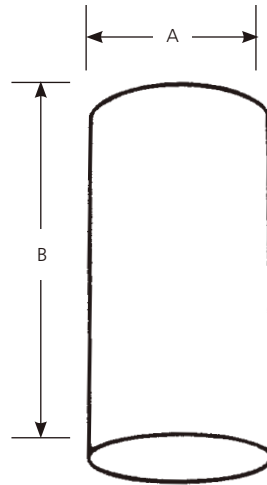

Incandescent

Cylinders
Surface Mount

Outdoor

Type	_____		
	-20	-30	-31
P5741	<input type="checkbox"/>	<input type="checkbox"/>	<input type="checkbox"/>

Catalog No.	Finish			Lamping	Dimensions (Inches)	
	Bronze	White	Black		A	B
P5741	-20	-30	-31	250PAR38/150BR40	6	12

Specifications:

General

- Extruded aluminum .125 wall thickness
- Ceiling or pendant mounted
- Powder coat Bronze (-20), White (-30) or Black (-31) finishes
- Interior finish matches exterior finish

Electrical

- Medium base porcelain socket with nickel plated brass screw shell

Labeling

- UL-CUL damp location listed

Mounting

- Ceiling mount
- Covers any outlet box
- Mounting hardware included
- Pendant mount
- Order pendant kit (P8741) separately
- Pendant kit includes canopy, hang straight swivel and 6" and 12" stems with coupling