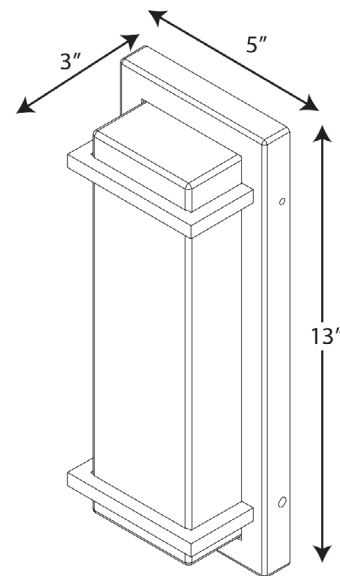

Z-1080 LED

Wall Mounted Vertical Only • Wet Location Listed

Description:

Transform the mundane everyday with the sophisticated styling of this LED outdoor sconce. A smooth, elongated frame with a metallic gray finish dominates the design and exudes a modern attitude perfect for indoor or outdoor spaces. Beautiful acrylic shade stretch into a rectangular form, held in place by simple metal bars at each end for a picture-perfect finish. Vertical mount only.

Specifications:

- White acrylic Diffuser
- Beautiful acrylic shade stretch into a rectangular form, held in place by simple metal bars at each end for a picture-perfect finish.
- A smooth, elongated frame with a metallic gray finish dominates the design and exudes a modern attitude perfect for indoor or outdoor spaces.
- Transform the mundane everyday with the sophisticated styling of this LED outdoor sconce.
- Ideal for any foyer, bedroom, entryway, porch, or patio.
- Perfect for transitional, modern, or contemporary settings.
- Measures 5-inch width by 13-inch height.
- Uses one integrated LED (11w max).
- Compatible with many Triac/ELV dimmers (see dimming controls)
- Includes installation instructions and mounting hardware.
- Progress Lighting products are designed for exceptional quality, reliability, and functionality.
- Dimmable to 10% brightness (See Dimming Notes)
- Canopy covers a standard 4" recessed outlet box: 4.75 in W., 12.5 in ht., 1.875 in depth
- Mounting backplate for outlet box included
- 6 in of wire supplied
- Americans With Disabilities Act (ADA) compliant

P560210-082-30

Dimensions:

Width: 5 in
 Height: 13 in
 Depth: 3 in
 H/CTR: 6-1/2 in

White acrylic Diffuser
 Width: 4-1/8 in
 Height: 12-1/8 in

Dimming Notes:

P560210-082-30 is designed to be compatible with many Triac/ELV controls.