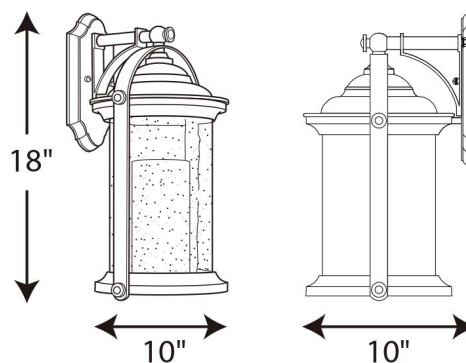

Whitacre LED

Wall Mounted • Wet Location Listed **PROGRESS LED**

Description:

Whitacre Collection Medium Wall Lantern

Specifications:

- Clear Seeded With Etched Ivory Diffuser Glass Globe
- Dimmable to 10% brightness (See Dimming Notes)
- Back plate covers a standard 4" recessed outlet box: 4.5 in W., 9 in ht., 0.75 in depth
- Mounting strap for outlet box included
- 6 in of wire supplied
- Dark Sky compliant

P560069-020-30

Dimensions:

Width: 10 in
Height: 18 in
Depth: 10 in
H/CTR: 4 in

Clear Seeded With Etched Ivory Diffuser Glass Globe
Width: 6-1/2 in
Height: 10-1/2 in

Width: 3-5/8 in
Height: 3-5/8 in

P560069-020-30