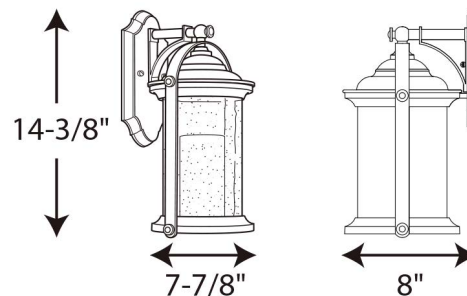

Whitacre LED

Wall Mounted • Wet Location Listed **PROGRESS LED**

Description:

Whitacre Collection Small Wall Lantern

Specifications:

- Clear Seeded With Etched Ivory Diffuser Glass Globe
- Dimmable to 10% brightness (See Dimming Notes)
- Back plate covers a standard 4" recessed outlet box: 4.5 in W., 9 in ht., 0.75 in depth
- Mounting strap for outlet box included
- 6 in of wire supplied
- Dark Sky compliant

P560068-020-30

Dimensions:

Width: 7-7/8 in
 Height: 14-3/8 in
 Depth: 8 in
 H/CTR: 3-5/8 in

Clear Seeded With Etched Ivory Diffuser Glass Globe
 Width: 5 in
 Height: 8 in

Width: 3 in
 Height: 3 in

P560068-020-30